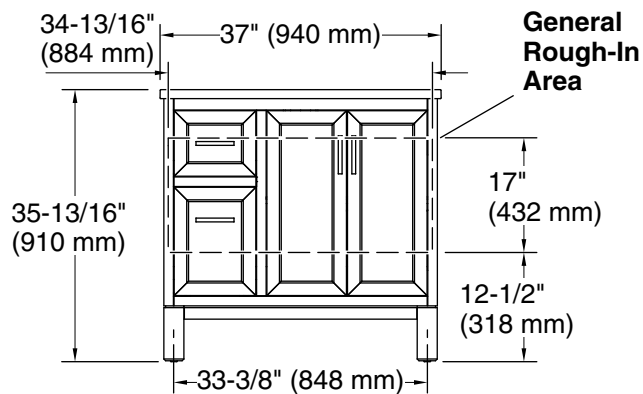

Features

- Set includes cabinet, precut quartz vanity top, sink, cabinet hardware
- Vanity top has 8" (203 mm) widespread faucet holes; requires deck-mount faucet (sold separately)
- Three-way adjustable slow-close door hinges for easy cabinet access
- Dovetail joint drawer construction
- Soft-close drawers and doors prevent slamming

Technical Information

All product dimensions are nominal.

Notes

Install this product according to the installation instructions.