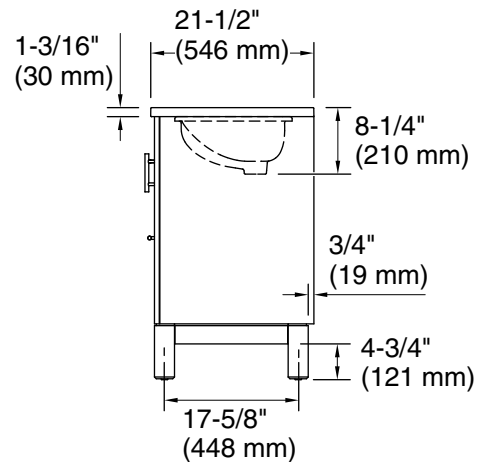

Features

- Set includes cabinet, precut quartz vanity top, sink, cabinet hardware
- Vanity top has 8" (203 mm) widespread faucet holes; requires deck-mount faucet (sold separately)
- Three-way adjustable slow-close door hinges for easy cabinet access
- Dovetail joint drawer construction
- Soft-close drawers and doors prevent slamming

Technical Information

All product dimensions are nominal.

Notes

Install this product according to the installation instructions.