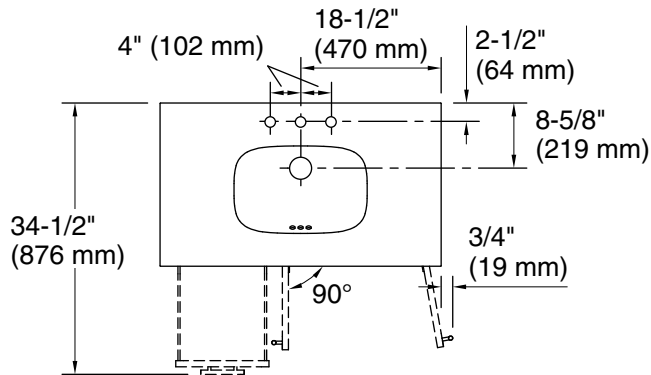

Features

- Set includes cabinet, precut quartz vanity top, sink, cabinet hardware
- Vanity top has 8" (203 mm) widespread faucet holes; requires deck-mount faucet (sold separately)
- Three-way adjustable slow-close door hinges for easy cabinet access
- Dovetail joint drawer construction
- Soft-close drawers and doors prevent slamming

Technical Information

All product dimensions are nominal.

Notes

Install this product according to the installation instructions.