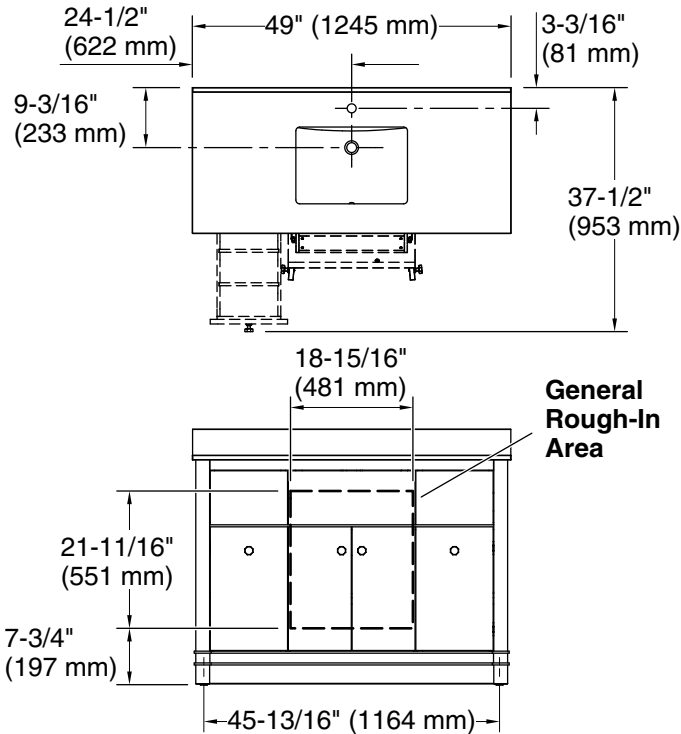

Technical Information

All product dimensions are nominal.

Lighting included: No

Notes

Install this product according to the installation instructions.