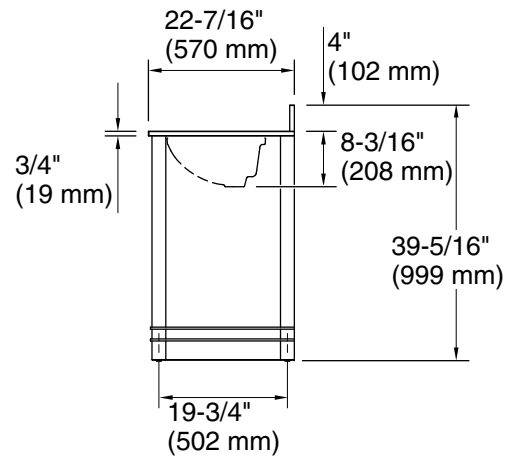

Technical Information

All product dimensions are nominal.

Lighting included: No

Notes

Install this product according to the installation instructions.