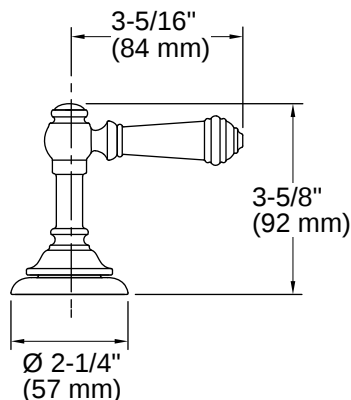

Installation

- Bath- or deck-mount

Installation Notes

Install this product according to the installation instructions.

IMPORTANT! Artifacts deck-mount handles are only compatible with the valve included with the Artifacts deck-mount faucets. Do not install to a K-300 bath valve.

ADA, OBC, CSA B651 compliant when installed to the specific requirements of these regulations.