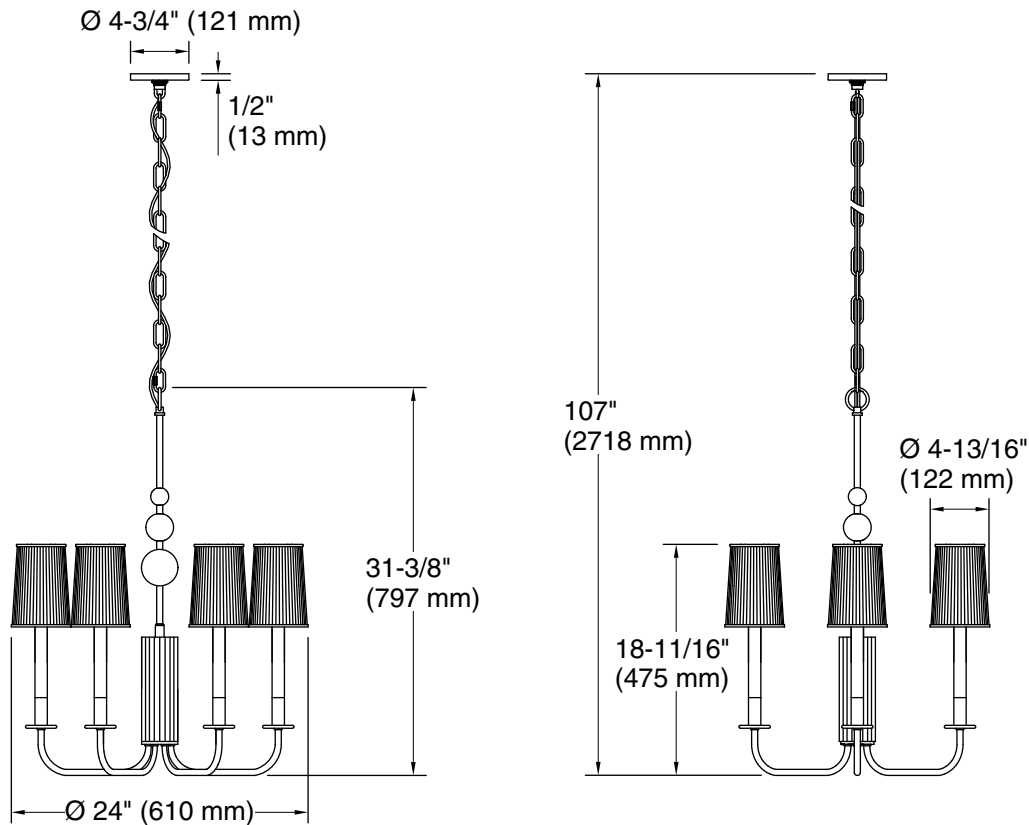

Required Electrical Service

One circuit required.

120 V, 60 Hz

Technical Information

All product dimensions are nominal.

Material:	Steel, Brass, Glass
Number of Lights:	6
Lighting Type:	Socket-based
Socket Type:	E-12 Candelabra
Number of Shades:	6
Shade Type:	Glass - frosted
Hanging Type:	Chain
Height:	$33\text{-}7/16''$ (849 mm) - $105\text{-}7/16''$ (2678 mm)