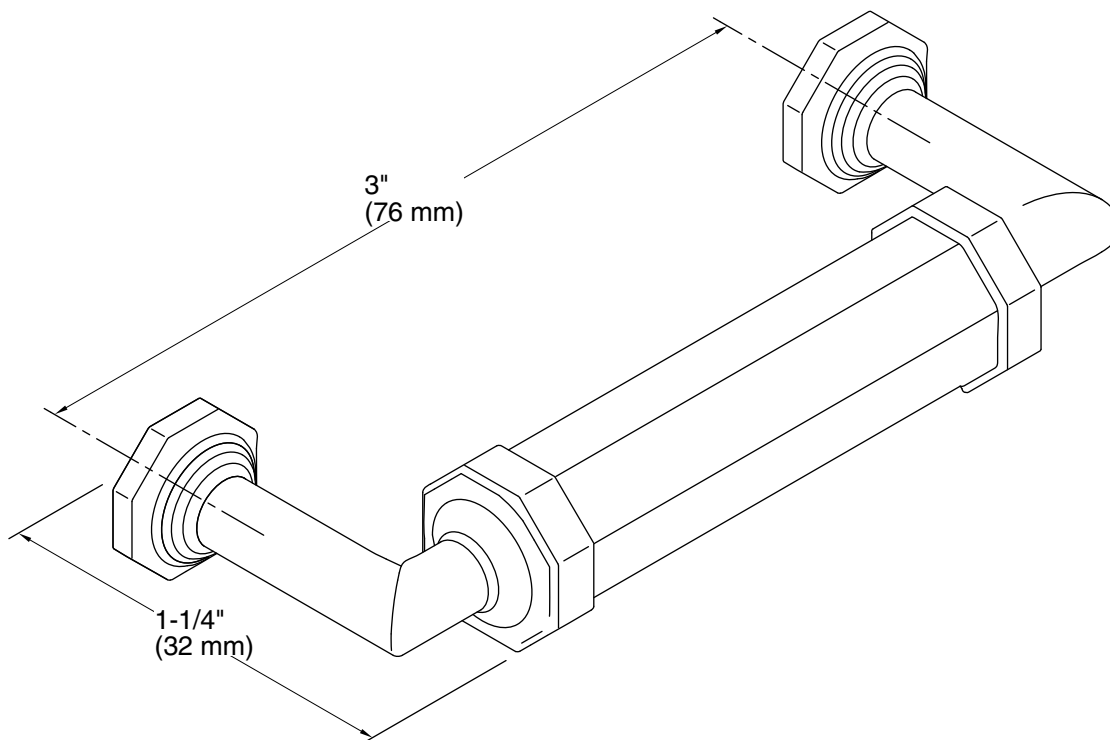

Features

- Coordinates with Pinstripe faucets and accessories.

Material

- Premium metal construction for durability and reliability.
- KOHLER finishes resist corrosion and tarnishing.

Installation

- Installation template and tools included.

Technical Information

All product dimensions are nominal.

Material: Brass, Zinc