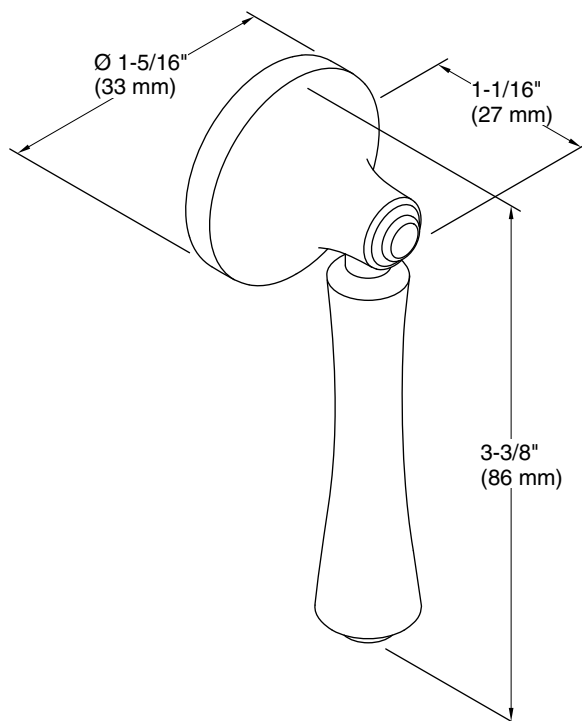

Corbelle®
Trip Lever
K-20120-L

Features

- Left-hand trip lever.
- For use with the K-3814 Corbelle toilet.

Material

- Premium metal construction for durability and reliability.
- KOHLER finishes resist corrosion and tarnishing.

Technical Information

All product dimensions are nominal.

Material: Zinc

Notes

Install this product according to the installation instructions.