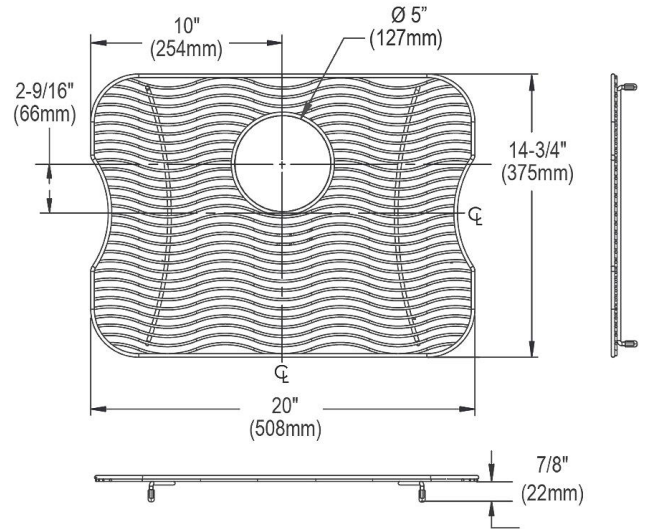

PART: _____ QTY: _____

PROJECT: _____

CONTACT: _____

DATE: _____

NOTES: _____

APPROVAL: _____

In keeping with our policy of continuing product improvement, Elkay reserves the right to change product specifications without notice. Please visit elkay.com for the most current version of Elkay product specification sheets. This specification describes an Elkay product with design, quality, and functional benefits to the user. When making a comparison of other producers' offerings, be certain these features are not overlooked.