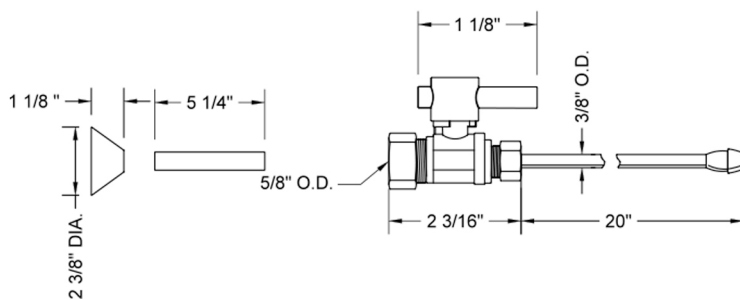

# Quarter Turn Straight Pattern 5/8" O.D. Compression (Fits 1/2" Copper) x 3/8" O.D. Faucet Supply Kit Contempo Lever, 20" Supply Tubes, Cover Tubes, Escutcheons

**Model #: 622-2-62CT-**

## SPECIFICATION DRAWING:

COMPONENTS	
DESCRIPTION	QTY:
STRAIGHT VALVE - CONTEMPO LEVER HANDLE	2
3/8" O.D. SUPPLY TUBE	2
2 3/8" BELL ESCUTCHEON	2
5 1/4" COVER TUBE	2