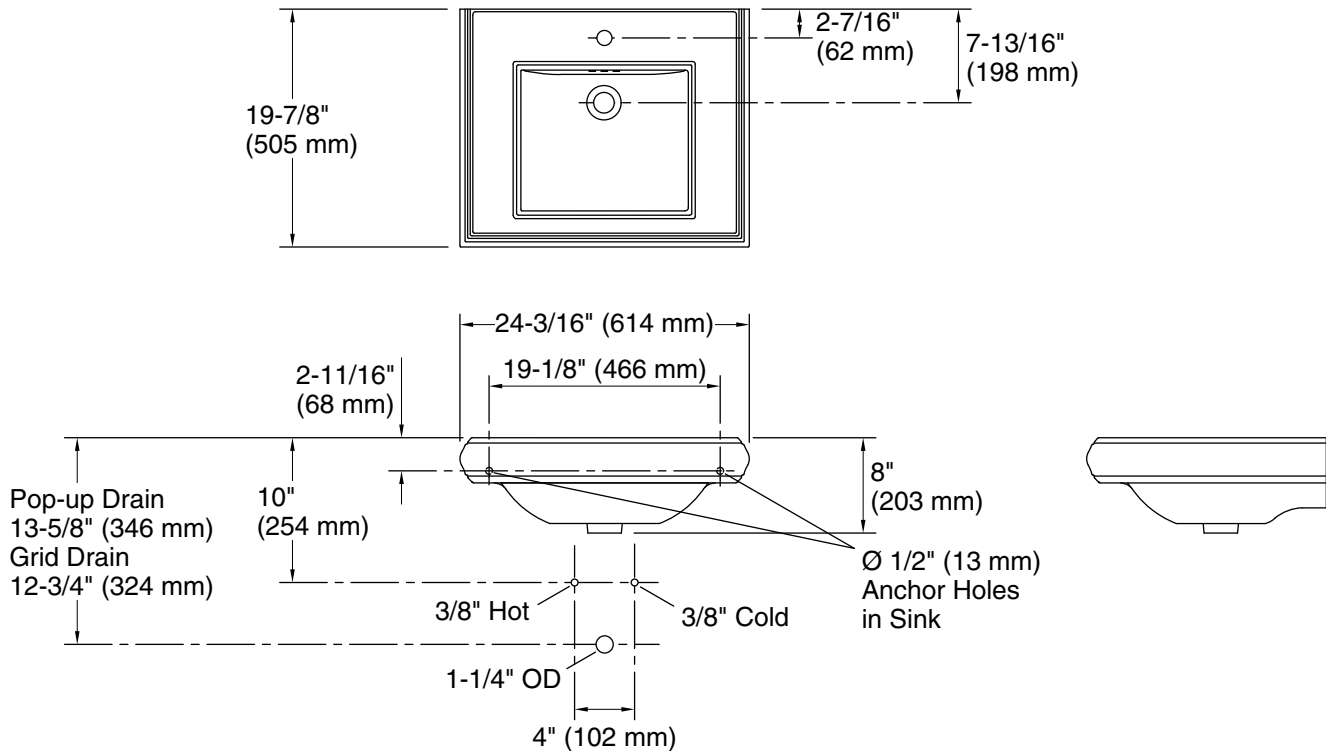

**Memoirs®**  
Pedestal/Console Table Bathroom Sink  
**K-2239-1**

**Features**

- Single faucet hole
- Refined rectangular basin
- Overflow drain
- Combines with the K-2267 pedestal to create the K-2238-1 Memoirs pedestal sink
- Combines with the K-30009 Memoirs console table legs to create a complete console table solution
- Coordinates with other products in the Memoirs collection

### Technical Information

All product dimensions are nominal.

Basin configuration:	Single Bowl
Bowl area:	Length: 15" (381 mm) Width: 13" (330 mm) Water depth: 4-1/2" (114 mm)
With overflow:	Yes
Number of deck holes:	1
Faucet hole(s):	1-3/8" (35 mm)
Drain hole:	1-3/4" (44 mm)