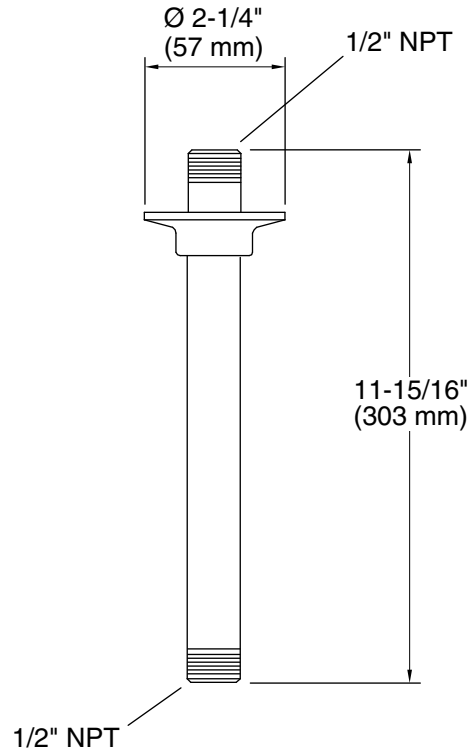

Features

- 1/2" NPT connections
- Includes flange
- 12" (305 mm) straight shower arm

Material

- Brass
- KOHLER finishes resist corrosion and tarnishing

Installation

- Ceiling-mount

Recommended Products/Accessories

Technical Information

All product dimensions are nominal.

Notes

Install this product according to the installation instructions.