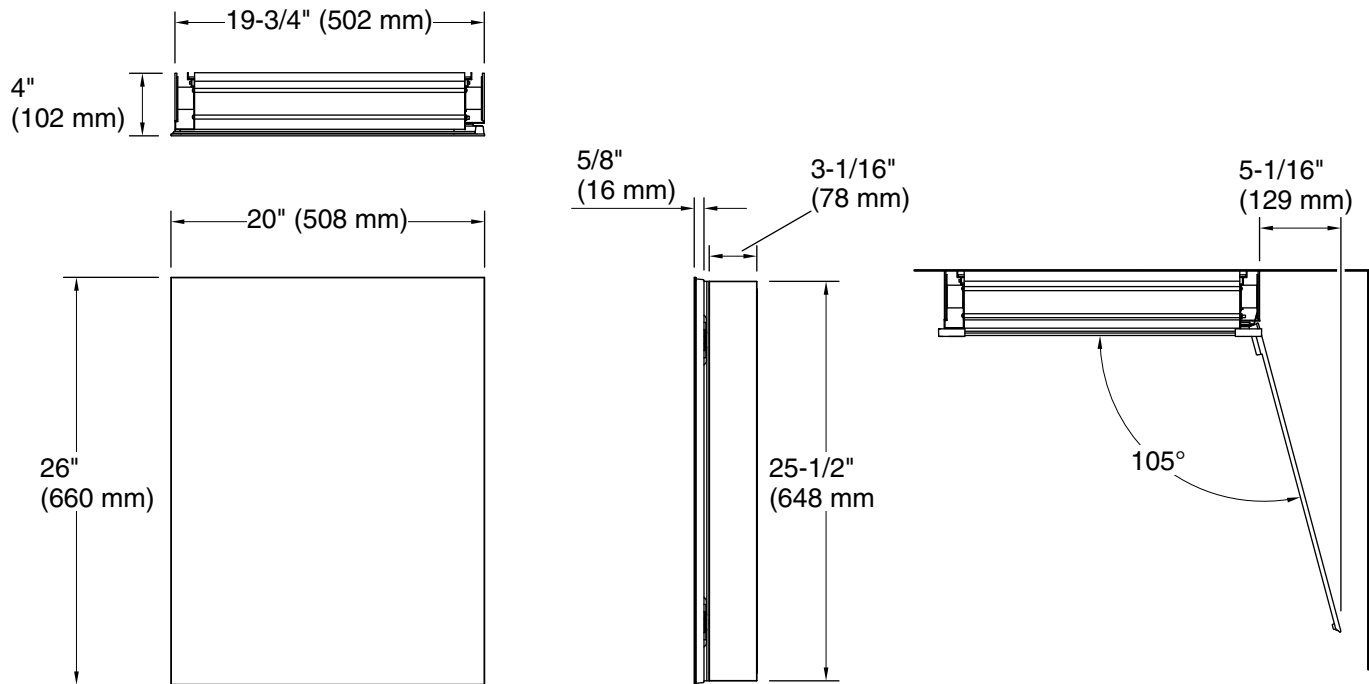

Technical Information

All product dimensions are nominal.

Notes

Install this product according to the installation guide.