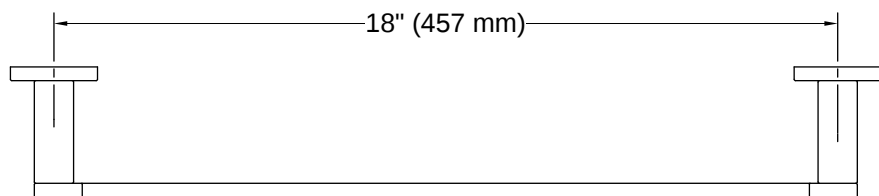

Installation

- Installation template included

Installation Notes

Install this product according to the installation instructions.