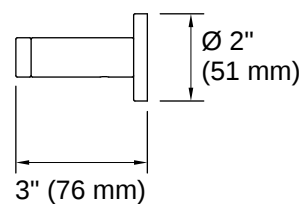

Installation

- Installation template included

Installation Notes

Install this product according to the installation instructions.