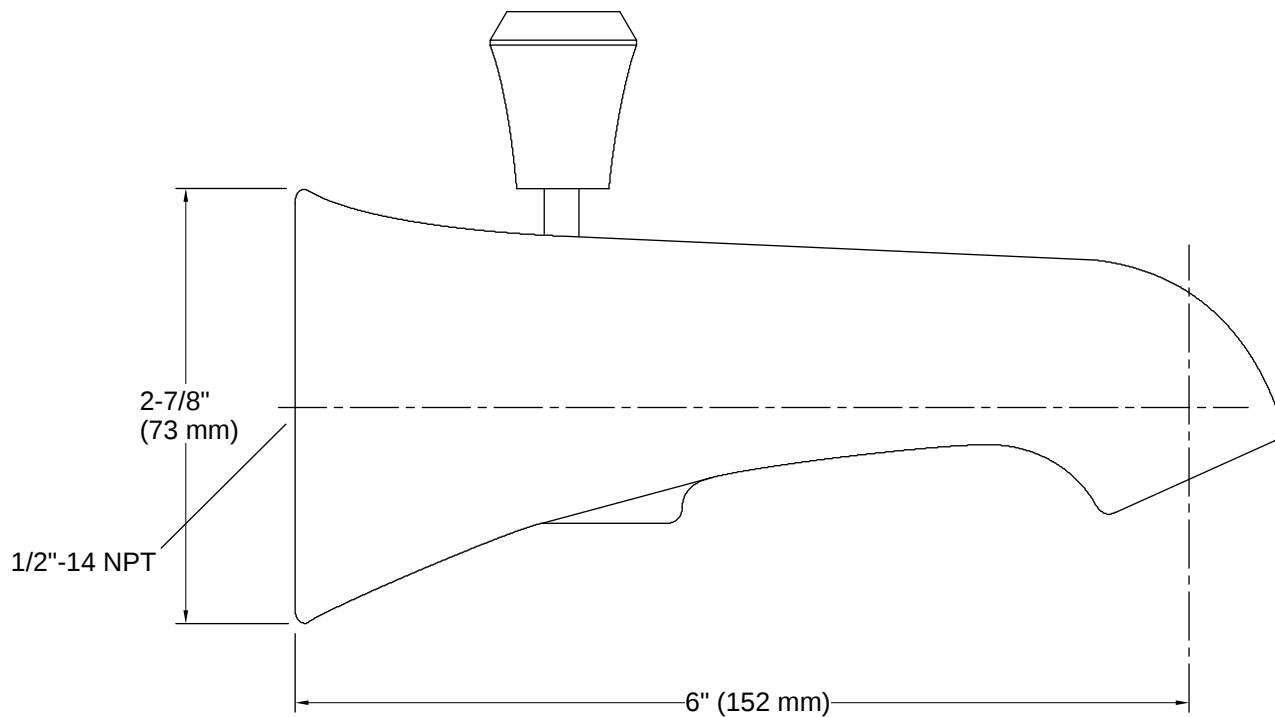

THE BOLD LOOK
OF **KOHLER**

Codes/Standards

ASME A112.18.1/CSA B125.1
California Energy Commission (CEC)

Technical Information

All product dimensions are nominal.

Handle

Handle Style/ Type: Button

Spout

Spout Reach: 6" (152 mm)

Recommended Products/Accessories

K-23723 Faucet cleaner

Warranty

See website for detailed warranty information.

KOHLER® Faucet Lifetime Limited Warranty

Installation

- 6" (152 mm) diverter spout with NPT connection
- Wall-mount