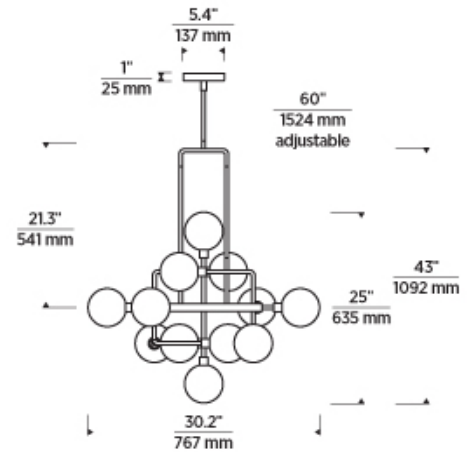

Opal / Brass

LAMPING

No Lamp Opal glass rated for (12) 5 watt max G9 Bi-Pin lamps (Not Included). No Lamp Smoke glass rated for (12) 5 watt max candelabra base E12 lamps (Not Included). LED Opal glass includes (12) 120 volt 5 watt, 4329 total delivered lumens, 3000K, LED G9 Bi-Pin lamps. Smoke glass includes (12) 120 volt 2 watt, 1800 total delivered lumens, 2700K, candelabra base LED E12 lamps. Dimmable with most LED compatible ELV and TRIAC dimmers. Fixture provided with 60 inches of variable rigid stems (includes (2) 6" and (4) 12") in coordinating finish. Can be installed on sloped ceiling up to 45°.

Opal/Brass version only available with LED930.
Mirrored Smoke/Polished Nickel version only available with LED927.

700VGO _____

JOB NAME _____

NOTES _____

VIAGGIO CHANDELIER

SPECIFICATIONS

PRIMARY MATERIAL	Metal
SHADE MATERIAL	Glass
NET WEIGHT	20 lbs
HEIGHT	34.3in
WIDTH	30.2in
LENGTH	30.2in
UP LIGHT / DOWN LIGHT / BOTH?	
WET LISTED	
DAMP LISTED	Yes
DRY LISTED	
MIN. HANGING HEIGHT	43.2in
MAX HANGING HEIGHT	100.3in
TOTAL CORD LENGTH	
TOTAL STEM LENGTH	Up to 60in
STEM QTY	6
SLOPED CEILING ADAPTABLE?	Yes 45° Max
GENERAL LISTING	ETL Listed
INCLUDES	

LAMPING SPECIFICATIONS

	LED LAMP	INTEGRATED LED	NON LED	NO LAMP
DELIVERED LUMENS	Opal/Brass : 4329.0 Smoke/Polished Nickel : 1800			
WATTS	Opal/Brass : 5W Smoke/Polished Nickel : 2W			
MAX WATTAGE PER BULB	5W		5W	
INPUT VOLTAGE/ DIMMING TYPE	120V ELV, TRIAC		120V ELV, TRIAC	
CCT	Opal/Brass : 3000K Smoke/Polished Nickel : 2700K			
CRI	90 CRI			
LED LIFETIME				
L70	>25000			
AVERAGE BULB HOURS				
FIELD SERVICEABLE LED				
LAMP BASE	Opal/Brass : G9 Smoke/Polished Nickel : E12 Candelabra Base		Opal/Brass : G9 Smoke/Polished Nickel : E12 Candelabra Base	
LAMP SHAPE	Opal/Brass : T4 Smoke/Polished Nickel : T6		Opal/Brass : T4 Smoke/Polished Nickel : T6	
LAMP INCLUDED?	True		False	
WARRANTY**	1 Year		1 Year	