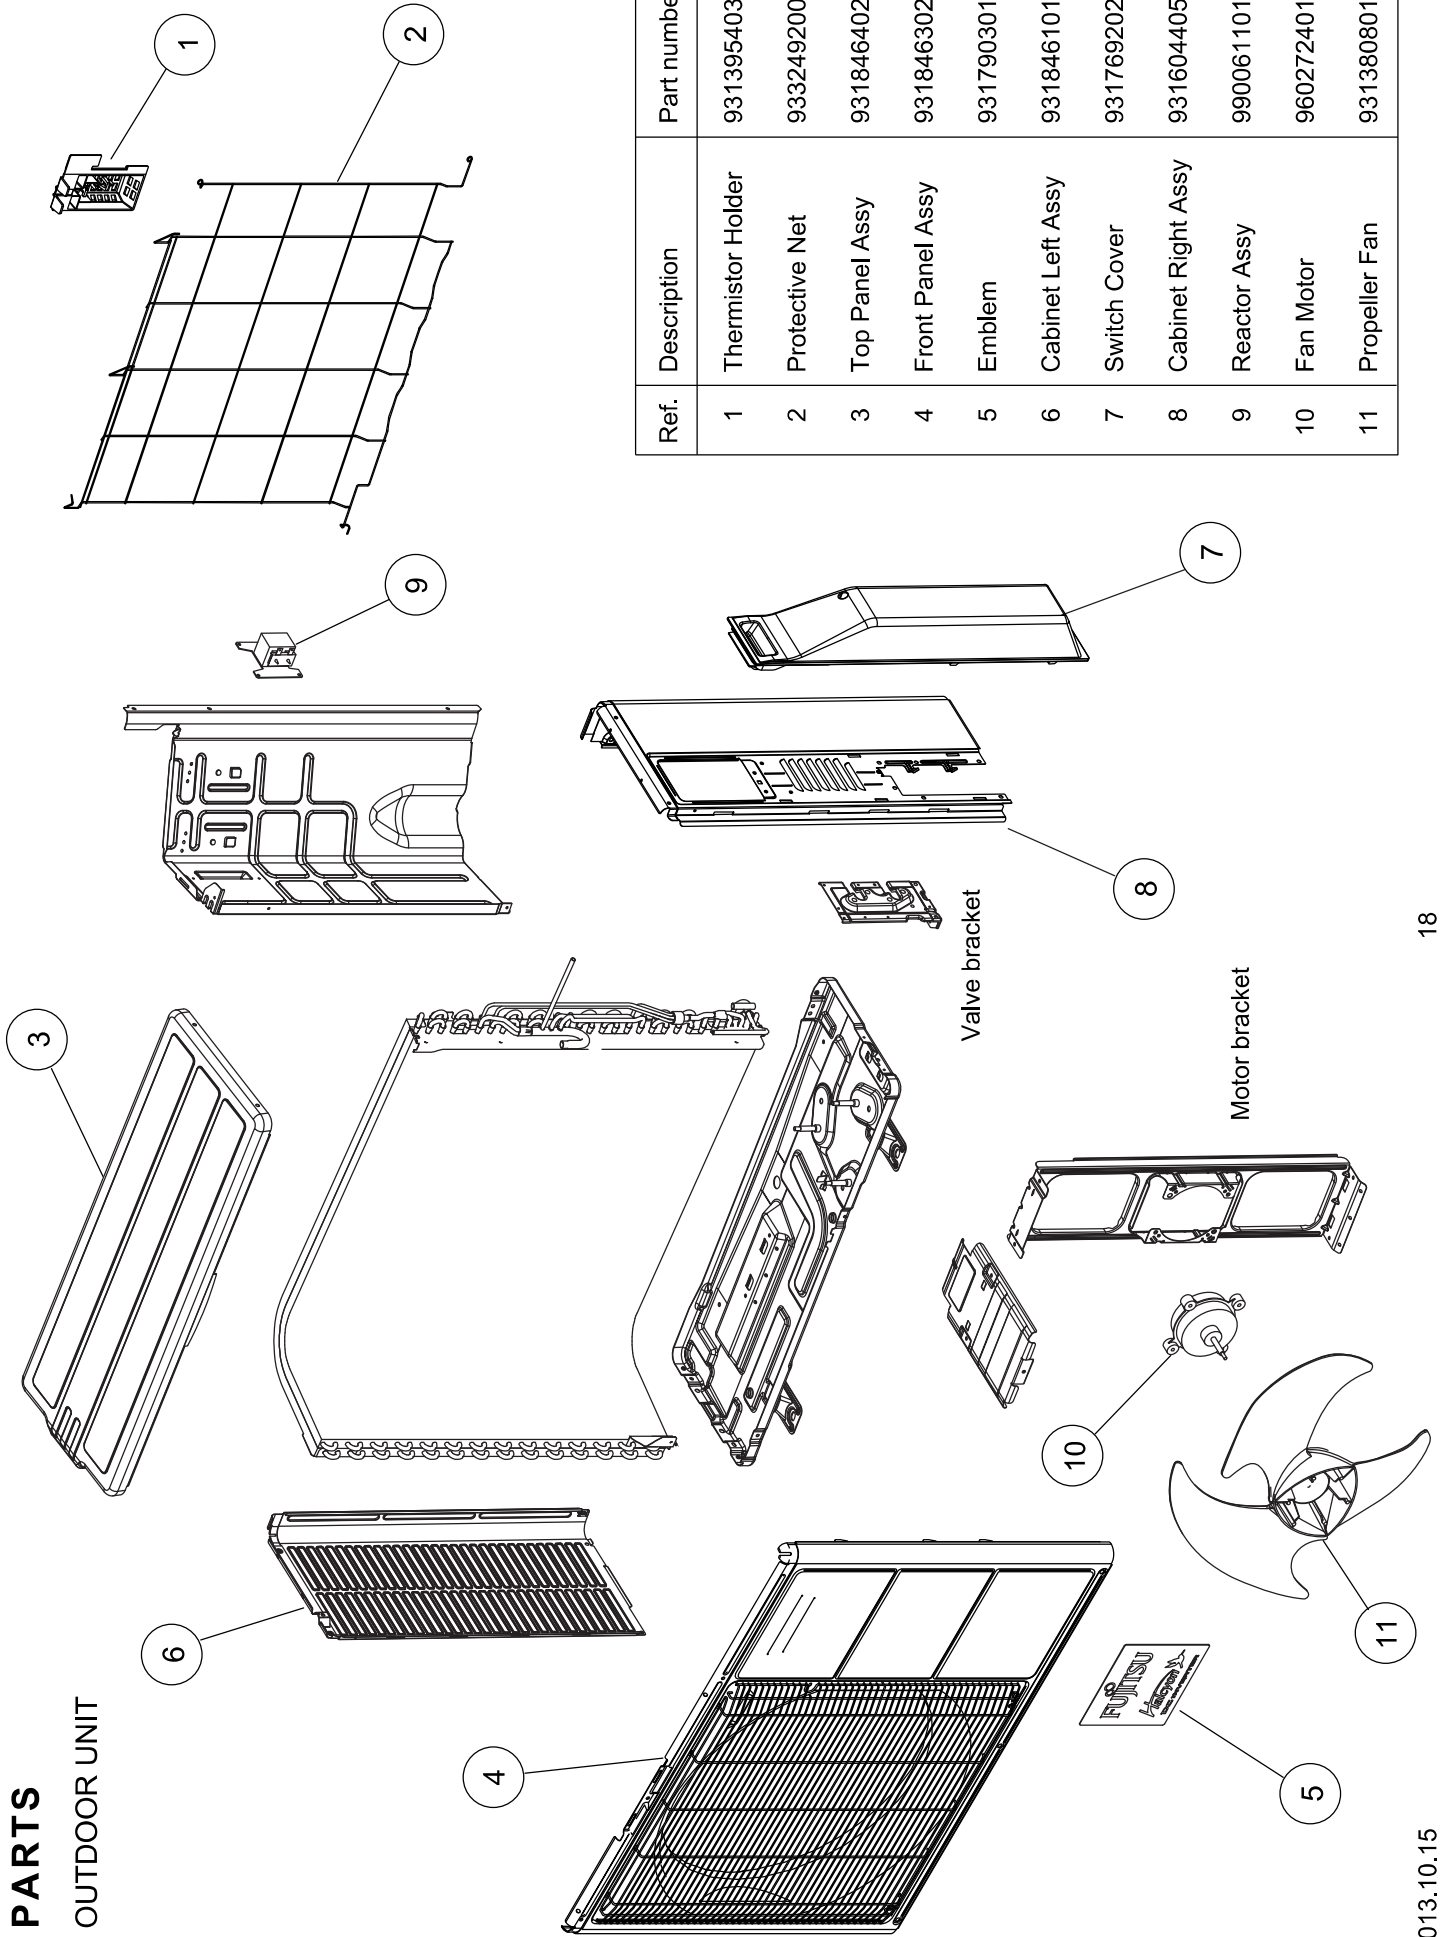

PARTS OUTDOOR UNIT

Ref.	Description	Part number
1	Thermistor Holder	9313954031
2	Protective Net	9332492002
3	Top Panel Assy	9318464023
4	Front Panel Assy	9318463026
5	Emblem	9317903011
6	Cabinet Left Assy	9318461015
7	Switch Cover	9317692021
8	Cabinet Right Assy	9316044050
9	Reactor Assy	9900611019
10	Fan Motor	9602724017
11	Propeller Fan	9313808013

OUTDOOR UNIT

Ref.	Description	Part number
21	Main PCB with grease (9)	9709680117
21	Main PCB with grease (12)	9709680131
22	PCB Holder	9313074029
23	Terminal 6P	9900016081
24	Heatsink A	9314410017
25	Heatsink B	9314090011
--	Outdoor Thermistor	9900544010
--	Thermistor Assy	9900614027

OUTDOOR UNIT

Ref.	Description	Part number
31	Heater Unit Assy	9900616014
32	Condenser Total Assy	9317089098
33	Compressor Assy	9317117005
34	2-way Valve Assy	9332371000
35	3-way Valve Sub Assy	9317109000
36	4-way Valve Assy	9315311092
37	Solenoid	9970110047
38	Pulse Motor Valve Assy	9332368000
39	Expansion Valve Coil	9970095030