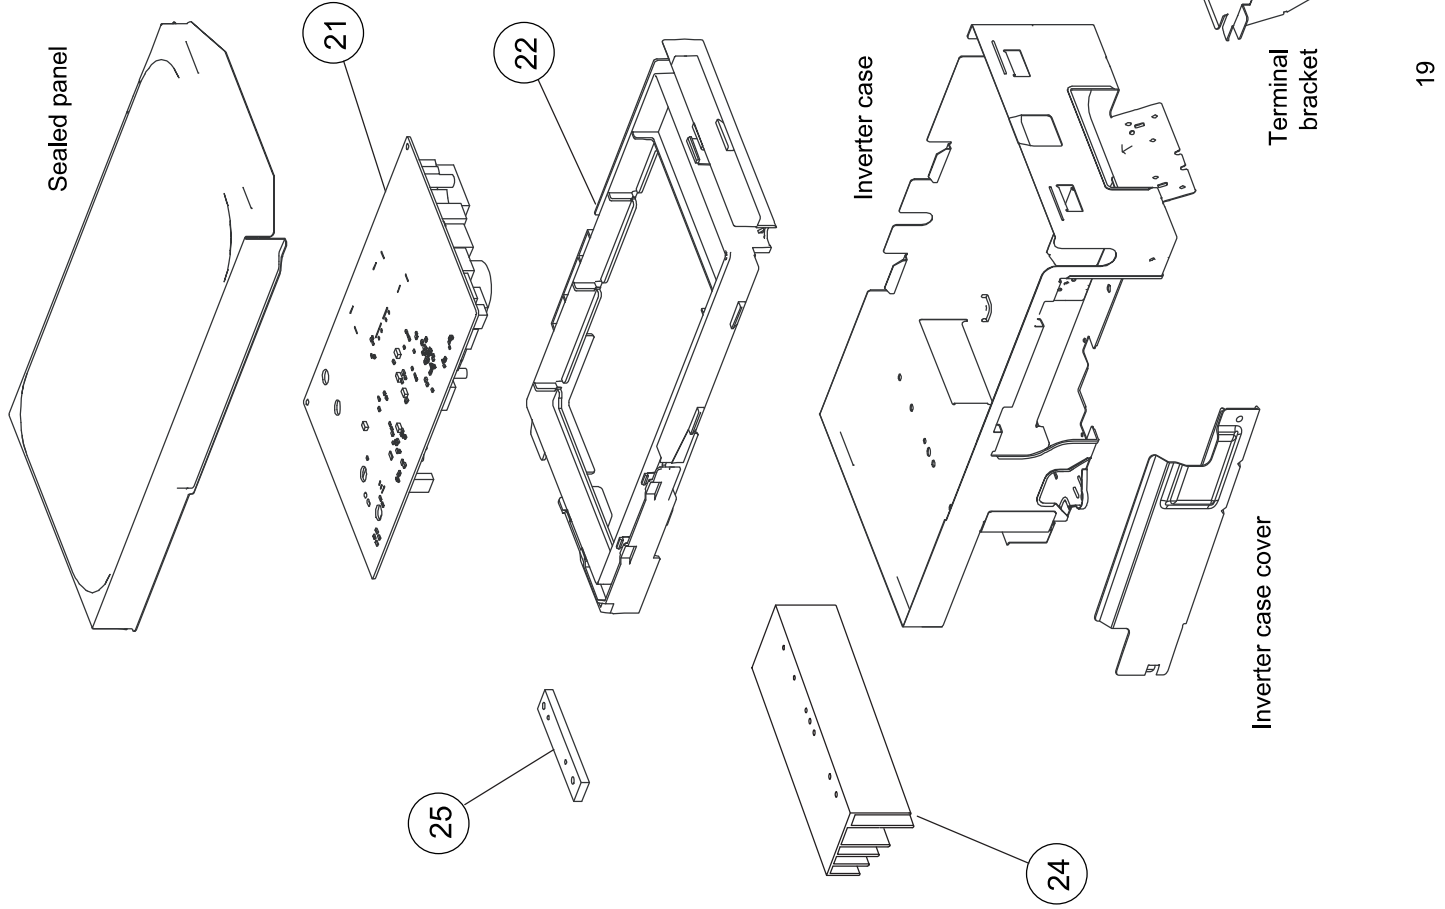

PARTS OUTDOOR UNIT

Ref.	Description	Part number
1	Thermistor Holder	9313954031
2	Protective Net	9332492002
3	Top Panel Assy	9318464023
4	Front Panel Assy	9318463026
5	Emblem	9317903011
6	Cabinet Left Assy	9318461015
7	Switch Cover	9317692021
8	Cabinet Right Assy	9316044050
9	Reactor Assy	9900611019
10	Fan Motor	9602724017
11	Propeller Fan	9313808013

OUTDOOR UNIT

Ref.	Description	Part number
21	Main PCB with grease (9)	9709680117
21	Main PCB with grease (12)	9709680131
22	PCB Holder	9313074029
23	Terminal 6P	9900016081
24	Heatsink A	9314410017
25	Heatsink B	9314090011
--	Outdoor Thermistor	9900544010
--	Thermistor Assy	9900614027