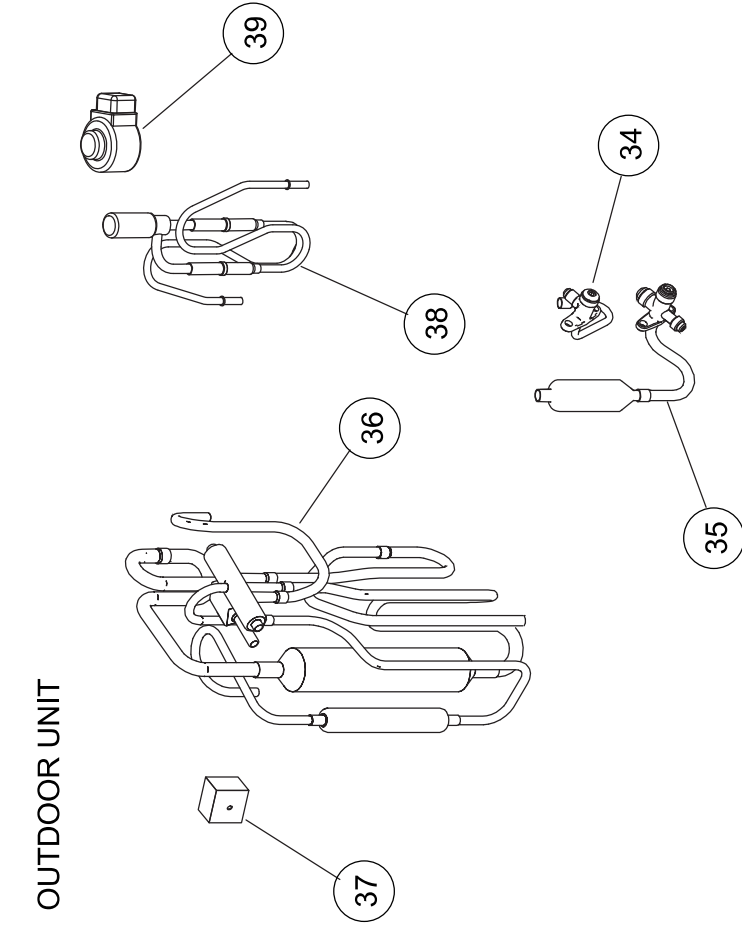

PARTS OUTDOOR UNIT

Ref.	Description	Part number
1	Thermistor Holder	9313954031
2	Protective Net	9332492002
3	Top Panel Assy	9318464023
4	Front Panel Assy	9318463026
5	Emblem	9317903011
6	Cabinet Left Assy	9318461015
7	Switch Cover	9317692021
8	Cabinet Right Assy	9316044050
9	Reactor Assy	9900611019
10	Fan Motor	9602724017
11	Propeller Fan	9313808013

OUTDOOR UNIT

Ref.	Description	Part number
21	Main PCB with grease (9)	9709680117
21	Main PCB with grease (12)	9709680131
22	PCB Holder	9313074029
23	Terminal 6P	9900016081
24	Heatsink A	9314410017
25	Heatsink B	9314090011
--	Outdoor Thermistor	9900544010
--	Thermistor Assy	9900614027

OUTDOOR UNIT

Ref.	Description	Part number
31	Heater Unit Assy	9900616014
32	Condenser Total Assy	9317089098
33	Compressor Assy	9317117005
34	2-way Valve Assy	9332371000
35	3-way Valve Sub Assy	9317109000
36	4-way Valve Assy	9315311092
37	Solenoid	9970110047
38	Pulse Motor Valve Assy	9332368000
39	Expansion Valve Coil	9970095030