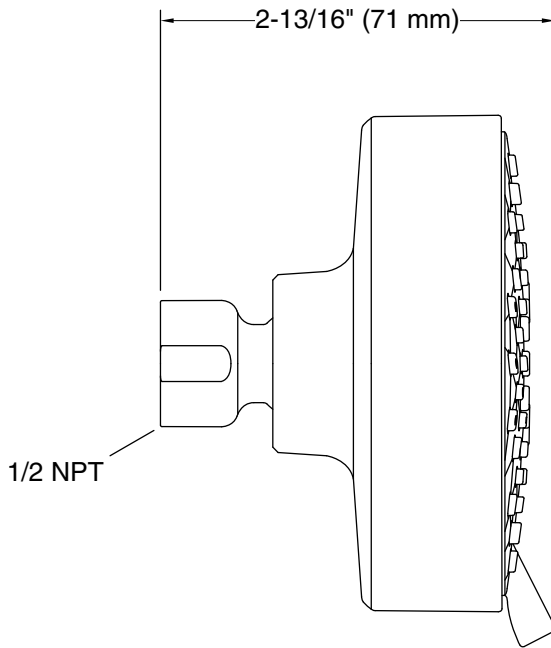

### Installation

- 1/2" -14 NPT connection
- Wall-mount
- Shower arm and flange sold separately

### Technical Information

All product dimensions are nominal.