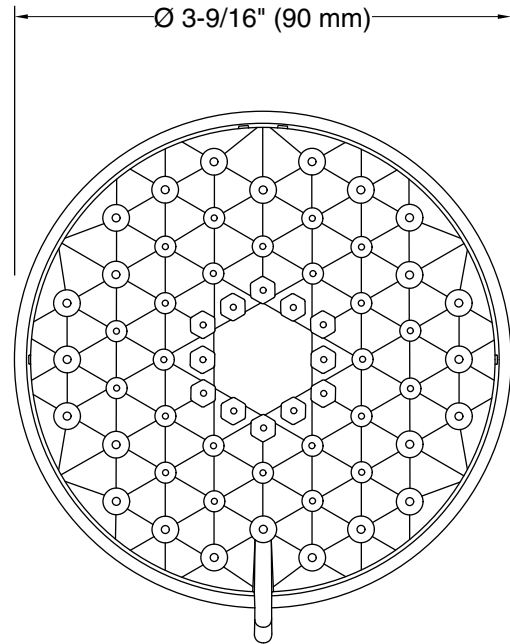

### Installation

- 1/2" -14 NPT connection
- Wall-mount
- Shower arm and flange sold separately

### Technical Information

All product dimensions are nominal.