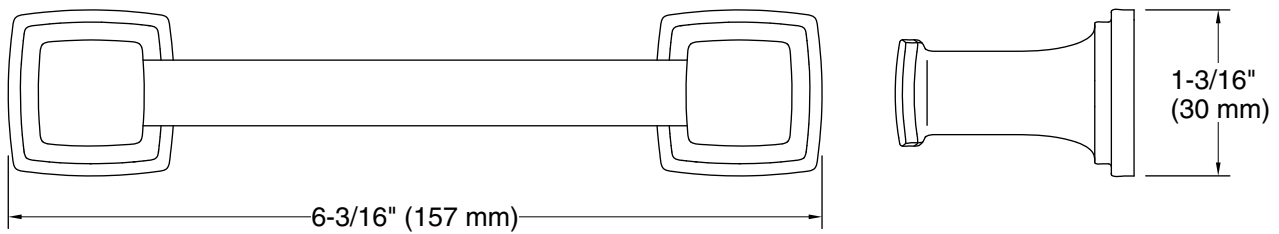

Features

- Coordinates with other products in the Riff collection.

Material

- Premium metal construction for durability and reliability.
- KOHLER finishes resist corrosion and tarnishing.

Recommended Products/Accessories

Technical Information

All product dimensions are nominal.

Material: Zinc