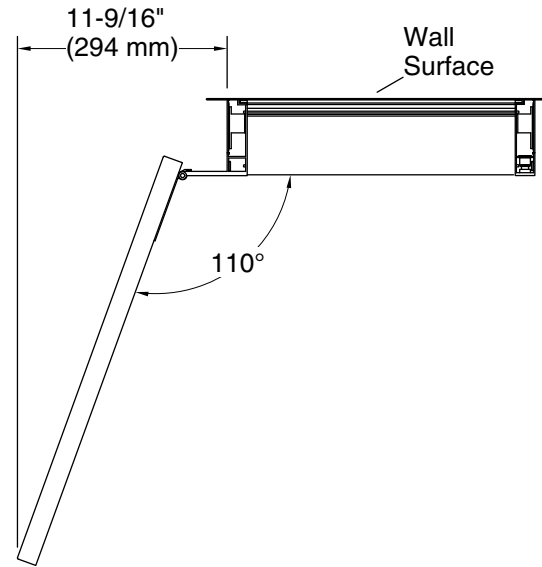

Technical Information

All product dimensions are nominal.

Lighting included: No

Notes

Install this product according to the installation instructions.

For surface-mount, use anchors (not provided) rated for the loaded weight of this product.