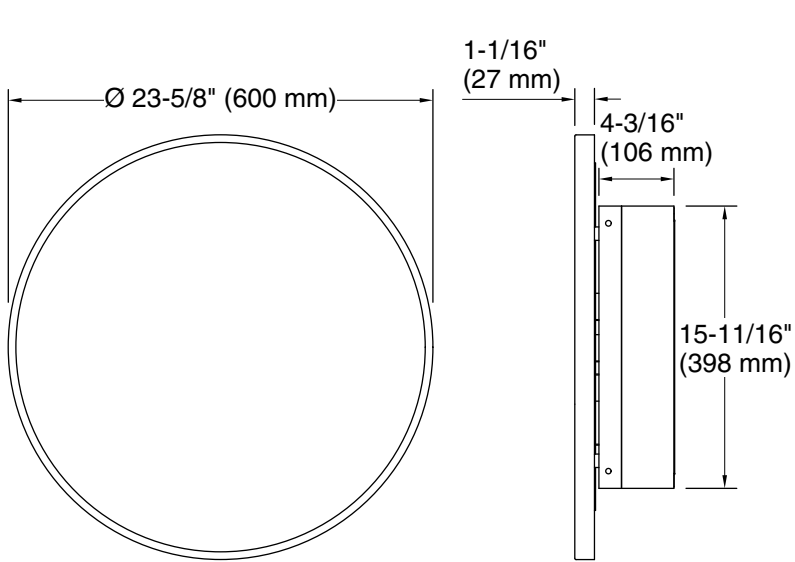

Features

- Front mirror, inside door mirror, and back panel mirror provide superior visibility to make grooming easier
- One adjustable tempered-glass shelf
- Finish-matched cabinet interior
- Half-shelf adjustable accessory for additional storage included
- Hinges have 110° opening capability

Material

- Anodized aluminum construction with a durable rustproof and chip-resistant finish

Installation

- Surface-mount or recessed
- Can be installed with left- or right-hand swing

Codes/Standards

ANSI Z97.1
CPSC 16CFR 1201
EPA TSCA Title VI/CARB P2

Technical Information

All product dimensions are nominal.

Lighting included: No

Notes

Install this product according to the installation instructions.

For surface-mount, use anchors (not provided) rated for the loaded weight of this product.