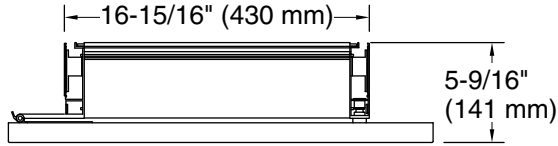

Features

- Front mirror, inside door mirror, and back panel mirror provide superior visibility to make grooming easier
- One adjustable tempered-glass shelf
- Finish-matched cabinet interior
- Half-shelf adjustable accessory for additional storage included
- Hinges have 110° opening capability

Material

- Anodized aluminum construction with a durable rustproof and chip-resistant finish

Installation

- Surface-mount or recessed
- Can be installed with left- or right-hand swing

Codes/Standards

ANSI Z97.1
CPSC 16CFR 1201
EPA TSCA Title VI/CARB P2

Technical Information

All product dimensions are nominal.

Lighting included: No

Notes

Install this product according to the installation instructions.

For surface-mount, use anchors (not provided) rated for the loaded weight of this product.