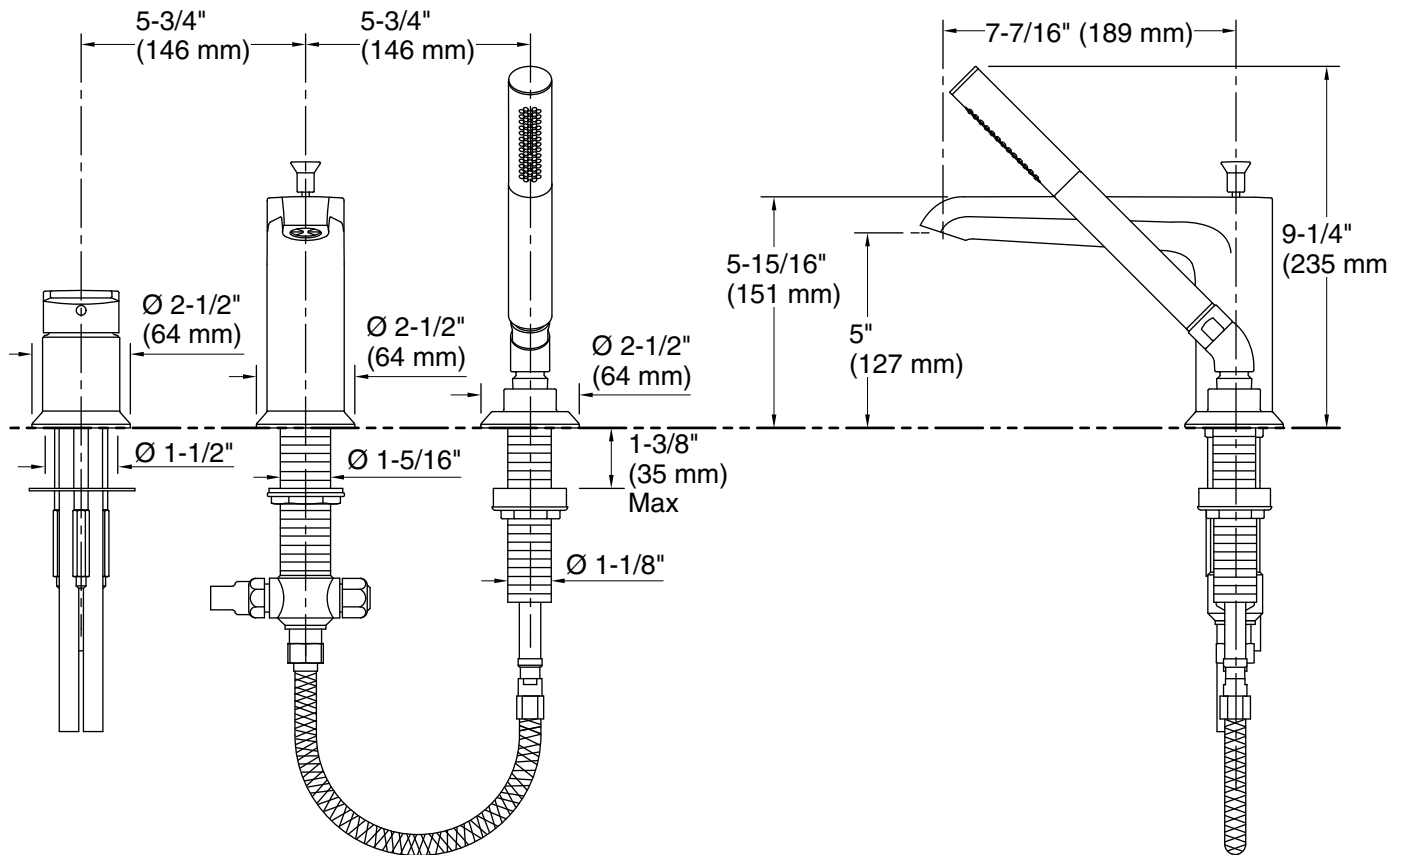

### Installation

- Deck- or bath-mount
- Coordinates with Pitch™ bath and shower trim

### Technical Information

All product dimensions are nominal.

#### Spout:

Spout reach: 7-7/16" (189 mm)