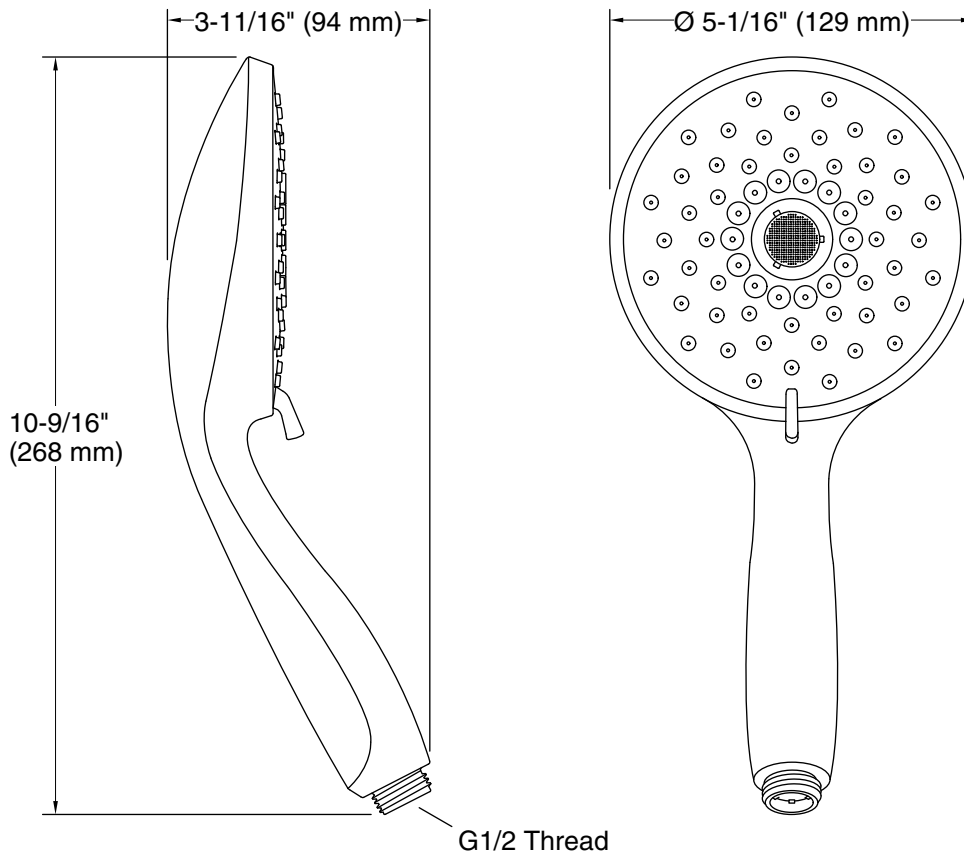

#### Features

- Advanced spray engine provides three experiences: full coverage, pulsating massage and silk spray.
- Full-coverage spray produces an encompassing spray for everyday use and utilizes Katalyst® air induction to create large, full drops.
- Pulsating massage spray targets sore muscles to ease away aches and pains.
- Silk spray releases a dense, luxurious spray ideal for rinsing.
- Thumb tab allows for a smooth transition between sprays.
- Combination of balance, weight, grip, and angle makes this handshower comfortable and easy to use.
- MasterClean® spray nozzles to prohibit mineral build-up for easy cleaning.
- 2.5 gpm (9.5 lpm) maximum flow rate.
- Requires K-8593, K-9514, K-98360, K-98359, K-45981, or K-45982 shower hose (sold separately).
- Coordinates with Forte®, Alteo®, and Refinia® faucets and accessories.

#### Technical Information

All product dimensions are nominal.