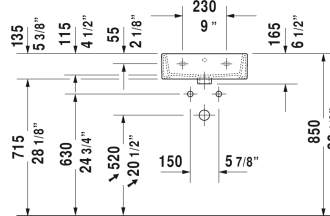

Vero Air Furniture handrinse basin # 0724450000 / 0724450060

| < 17 3/4" Inch > |

Furniture handrinse basin	Dimension	Weight	Order number
with overflow, with faucet deck, underside fully glazed, hardware included, wall-mounted, cUPC® listed*, 17 3/4" Inch			
Colors			
00 White			
Variant			
●	17 3/4" x 13 3/4" Inch	25.6 lb	0724450000
⊗	17 3/4" x 13 3/4" Inch	25.6 lb	0724450060
Infobox			
For vanity units the space-saving siphon is recommended, * Complies with following standards: ASME A112.19.2/CSA B45.1			
Sanitary ceramics with the special WonderGliss surface finish will remain clean and attractive-looking for a long time to come. When ordering WonderGliss please add a "1" as eleventh digit to the model number.			
Space-saving siphon	1 1/4" Inch	0.9 lb	005076
Suitable products			
Vanity unit wall-mounted 1 door, for Vero Air # 072445, 17 1/8" x 12 1/4" Inch	17 1/8" x 12 1/4" Inch		VA6211 L/R
Vanity unit wall-mounted 1 door, for Vero Air # 072445, 17 1/8" x 13 3/8" Inch	17 1/8" x 13 3/8" Inch		LC6245 L/R

All drawings contain the necessary measurements which are subject to standard tolerances. They are stated in inch & mm and are non-binding. Exact measurements, in particular for customized installation scenarios, can only be taken from the finished ceramic piece.