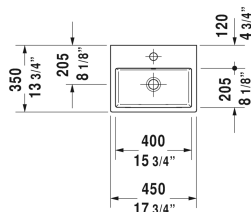

Vero Air Furniture handrinse basin # 0724450000 / 0724450060

| < 17 3/4" Inch > |

Furniture handrinse basin	Dimension	Weight	Order number
with overflow, with faucet deck, underside fully glazed, hardware included, wall-mounted, cUPC® listed*, 17 3/4" Inch			
Colors			
00 White			
Variant			
●	17 3/4" x 13 3/4" Inch	25.6 lb	0724450000
⊗	17 3/4" x 13 3/4" Inch	25.6 lb	0724450060
Infobox			
For vanity units the space-saving siphon is recommended, * Complies with following standards: ASME A112.19.2/CSA B45.1			
Sanitary ceramics with the special WonderGliss surface finish will remain clean and attractive-looking for a long time to come. When ordering WonderGliss please add a "1" as eleventh digit to the model number.			
Space-saving siphon	1 1/4" Inch	0.9 lb	005076
Suitable products			
Vanity unit wall-mounted 1 door, for Vero Air # 072445, 17 1/8" x 12 1/4" Inch	17 1/8" x 12 1/4" Inch		VA6211 L/R
Vanity unit wall-mounted 1 door, for Vero Air # 072445, 17 1/8" x 13 3/8" Inch	17 1/8" x 13 3/8" Inch		LC6245 L/R

All drawings contain the necessary measurements which are subject to standard tolerances. They are stated in inch & mm and are non-binding. Exact measurements, in particular for customized installation scenarios, can only be taken from the finished ceramic piece.