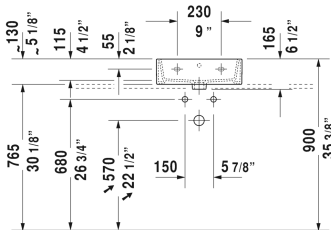

Vero Air Furniture handrinse basin # 0724450000 / 0724450060

| < 17 3/4" Inch > |

Furniture handrinse basin	Dimension	Weight	Order number
with overflow, with faucet deck, underside fully glazed, hardware included, wall-mounted, cUPC® listed*, 17 3/4" Inch			
Colors			
00 White			
Variant			
●	17 3/4" x 13 3/4" Inch	25.6 lb	0724450000
⊗	17 3/4" x 13 3/4" Inch	25.6 lb	0724450060
Infobox			
For vanity units the space-saving siphon is recommended, * Complies with following standards: ASME A112.19.2/CSA B45.1			
Sanitary ceramics with the special WonderGliss surface finish will remain clean and attractive-looking for a long time to come. When ordering WonderGliss please add a "1" as eleventh digit to the model number.			
Space-saving siphon	1 1/4" Inch	0.9 lb	005076
Suitable products			
Vanity unit wall-mounted 1 door, for Vero Air # 072445, 17 1/8" x 12 1/4" Inch	17 1/8" x 12 1/4" Inch		VA6211 L/R
Vanity unit wall-mounted 1 door, for Vero Air # 072445, 17 1/8" x 13 3/8" Inch	17 1/8" x 13 3/8" Inch		LC6245 L/R

All drawings contain the necessary measurements which are subject to standard tolerances. They are stated in inch & mm and are non-binding. Exact measurements, in particular for customized installation scenarios, can only be taken from the finished ceramic piece.