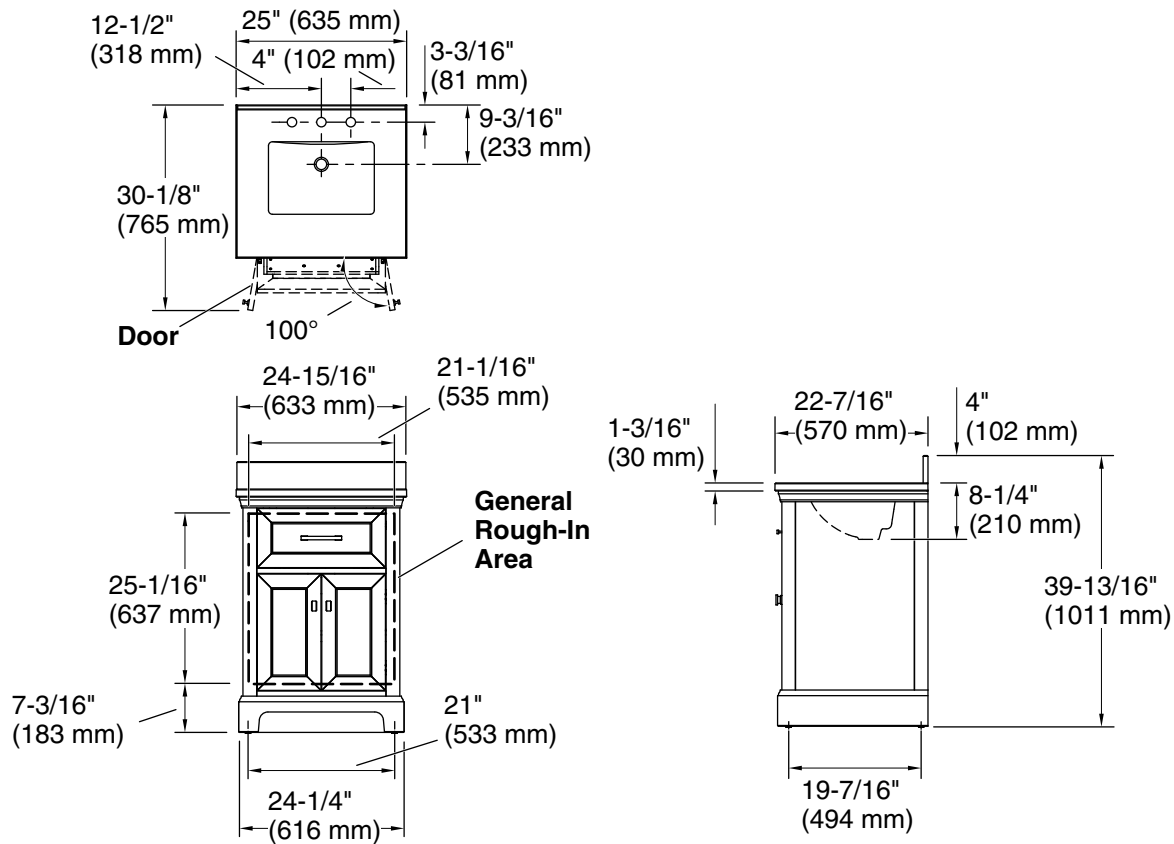

Technical Information

All product dimensions are nominal.

Lighting included: No

Notes

Install this product according to the installation instructions.

Select the type of fastener based upon the wall material. Two 250 lb (113.4 kg) minimum load bearing fasteners are recommended.