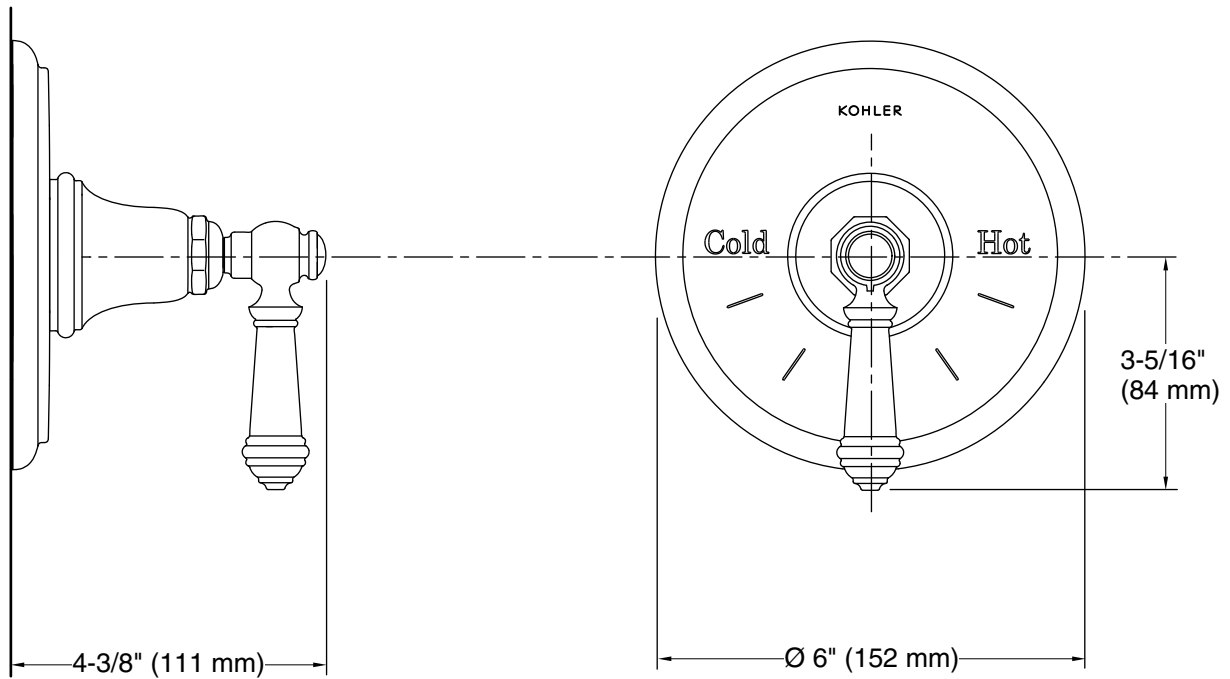

**Technical Information**

All product dimensions are nominal.

**Notes**

Install this product according to the installation instructions.

ADA, OBC, CSA B651 compliant when installed to the specific requirements of these regulations.