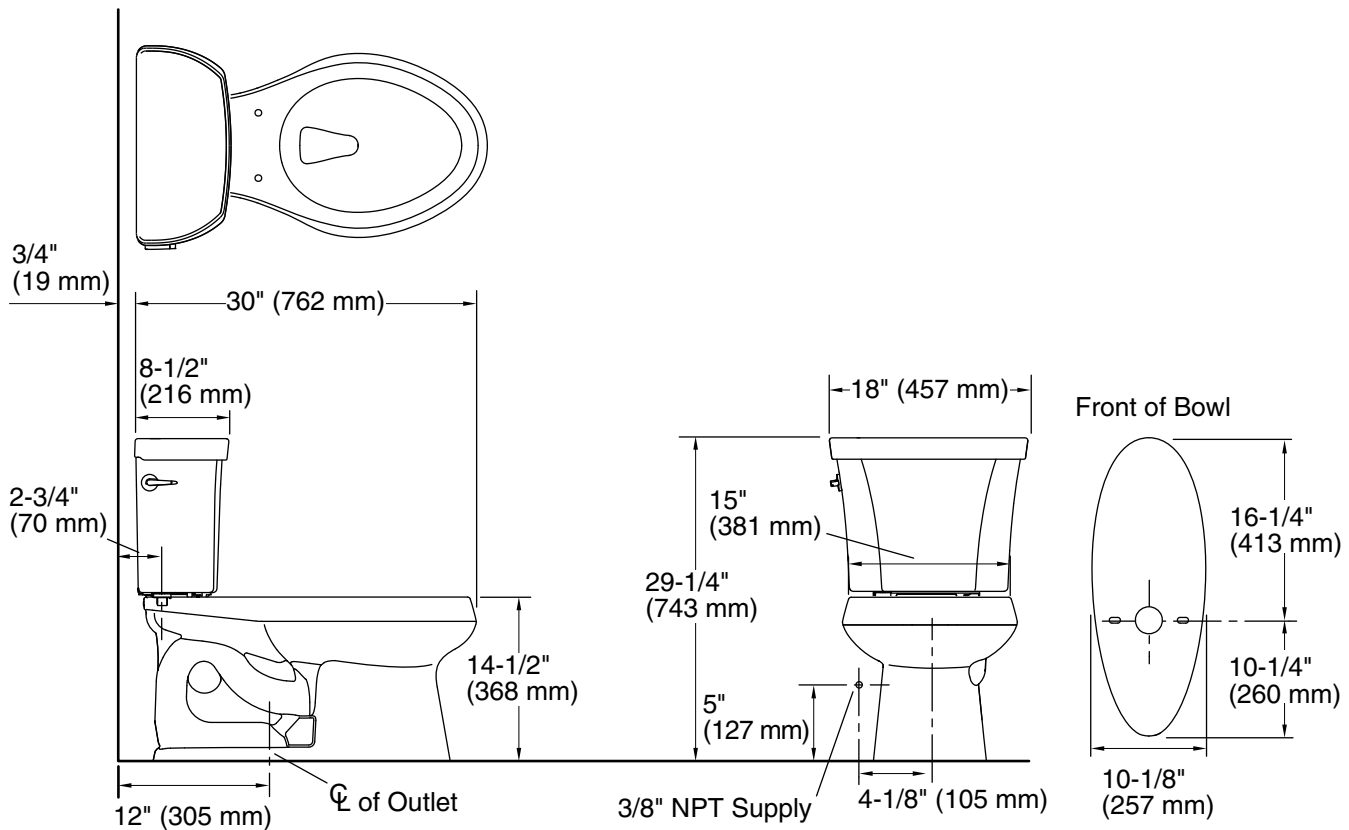

KOHLER®

Wellworth® Two-piece elongated toilet, dual-flush K-3988

Features

- Two-piece design
- Elongated bowl offers added room and comfort
- Left-hand nested trip lever offers a choice of 1.1 or 1.6 gallons per flush (gpf)
- 2-1/8" (54 mm) fully glazed trapway
- Coordinates with other products in the Wellworth collection
- Combination consists of the K-4198 bowl and the K-4458 tank
- Dual-flush technology allows you to choose between a full or partial flush
- Eligible for consumer rebates in some municipalities

Installation

- Seat sold separately
- Standard 12" (305 mm) rough-in
- Three-bolt quick-connect installation

Recommended Products/Accessories

K-5420 Low-Profile Bolt Caps
K-9237 Dual-flush Trip Lever
1023457 Wax Ring/Hardware Kit
1265114 Connector Hose
K-23726 Drain treatment
K-4636-RL Cachet® ReadyLatch® Quiet-Close™ elongated toilet seat

For the most current Specification Sheet, go to www.kohler.com USA or www.kohler.ca Canada

9-29-2025 22:25 - US/CA

THE BOLD LOOK
OF **KOHLER**®

Technical Information

All product dimensions are nominal.

Toilet type:	Floor-mount
Waste Outlet:	Floor
Bowl shape:	Elongated
Flush type:	Class Five
Trap passageway:	2-1/8" (54 mm)
Water surface size:	11-1/4" x 8-1/4" (286 mm x 210 mm)
Rim to water surface:	5-1/4" (133 mm)
Rough-in:	12" (305 mm)
Seat-mounting holes:	5-1/2" (140 mm)

Notes

Install this product according to the installation instructions.

Product dimensions are nominal and may vary per ASME A112.19.2 tolerances.