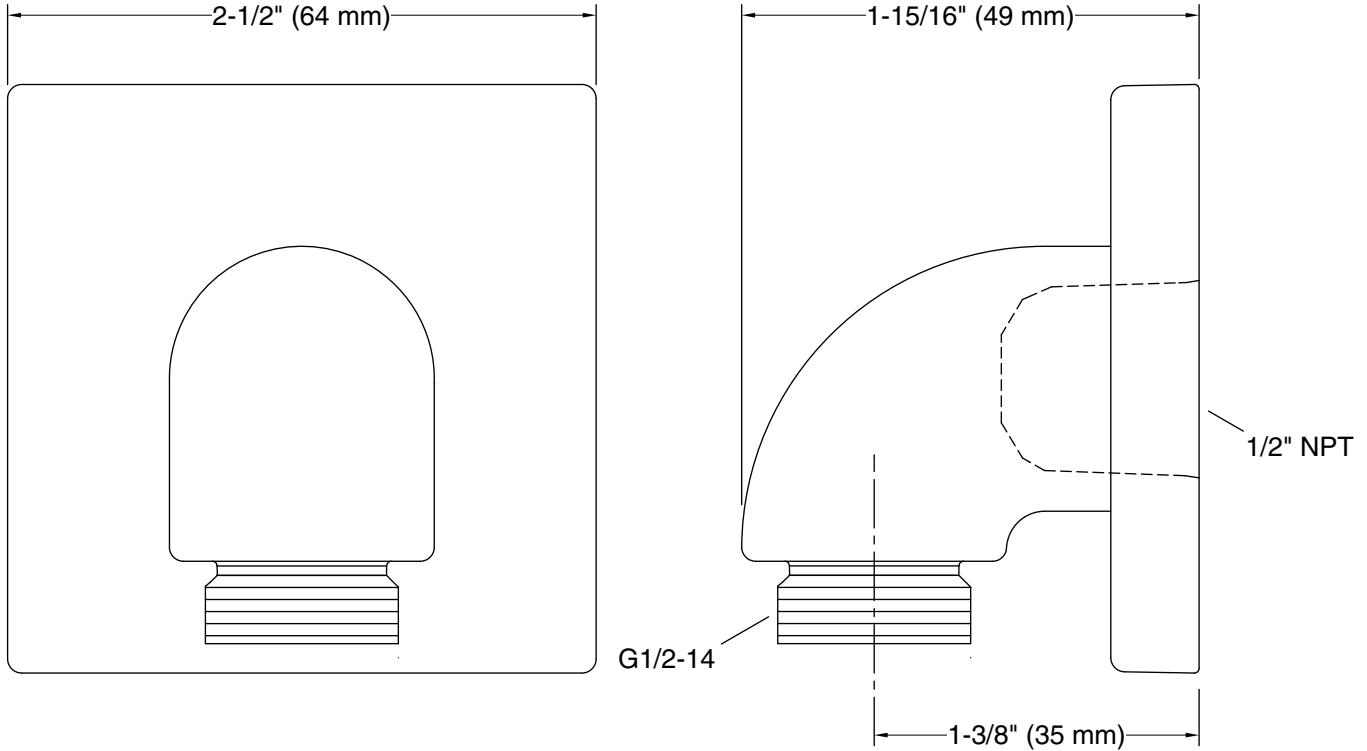

Features

- For use with a handshower and hose (sold separately).
- Coordinates with Loure faucets, accessories, and showering components to complete your bathroom.
- Includes check valve for backflow prevention.

Technical Information

All product dimensions are nominal.

Drain included: No

Notes

Install this product according to the installation instructions.