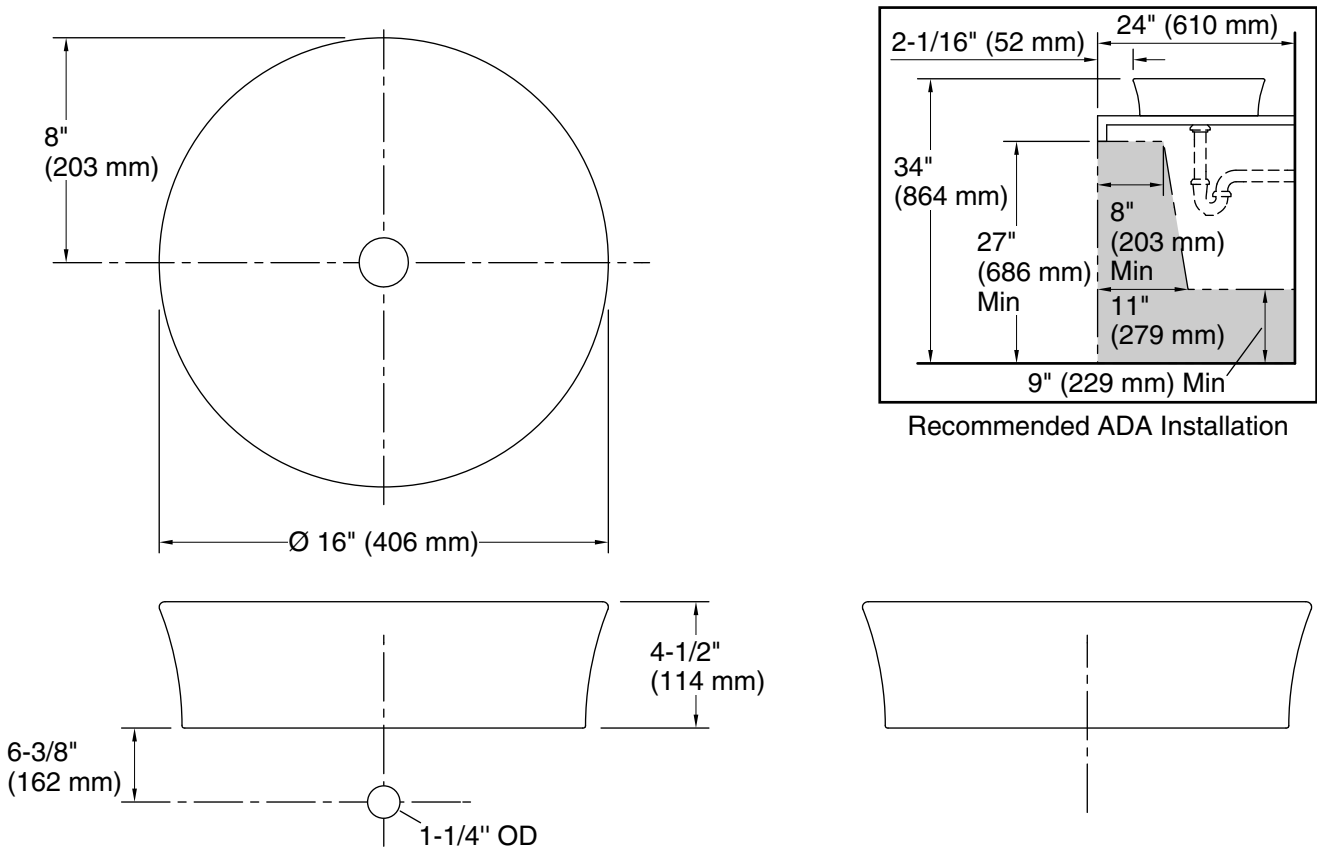

Technical Information

All product dimensions are nominal.

Bowl configuration:	Single
Installation:	Vessel
Bowl area (Center):	Length: 15-1/4" (387 mm) Width: 15-1/4" (387 mm) Bowl depth: 3-3/4" (95 mm) Water depth: 3-3/4" (95 mm)
Template:	Above-counter, 1329683-7, required, included

Notes

Install this product according to the installation instructions.

Both the product and the drain to be installed using clear, 100% Silicone sealant.

NOTICE: Countertop manufacturer or cutter must use the cut-out template provided with the product, or a current one provided by Kohler Co. (call 1-800-4-KOHLER). Kohler Co. is not responsible for cutout errors when the incorrect cut-out template is used.

ADA, CSA B651 compliant when installed to the specific requirements of these regulations.