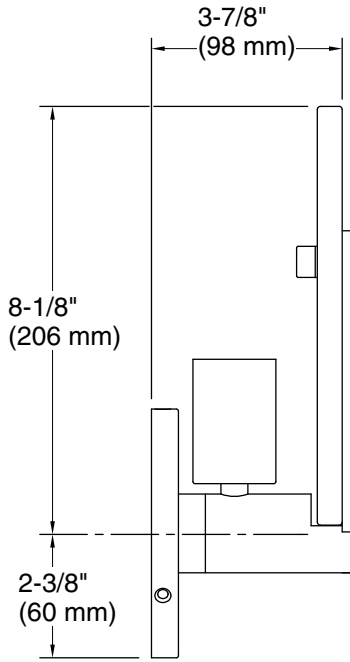

Color	Code	Description
	BNL	Brushed Nickel
	CPL	Polished Chrome
	BLL	Matte Black
	2GL	Brushed Moderne Brass

Required Electrical Service

One circuit required.

120 V, 0.5 A, 60 Hz

Technical Information

All product dimensions are nominal.

Material: Glass, Aluminum, Steel, Brass

Number of Lights: 1

Lighting Type: Socket-based

Socket Type: E-26 Medium

Number of Shades: 1

Shade Type: Etched Glass

Hanging Type: Non-hanging

Notes