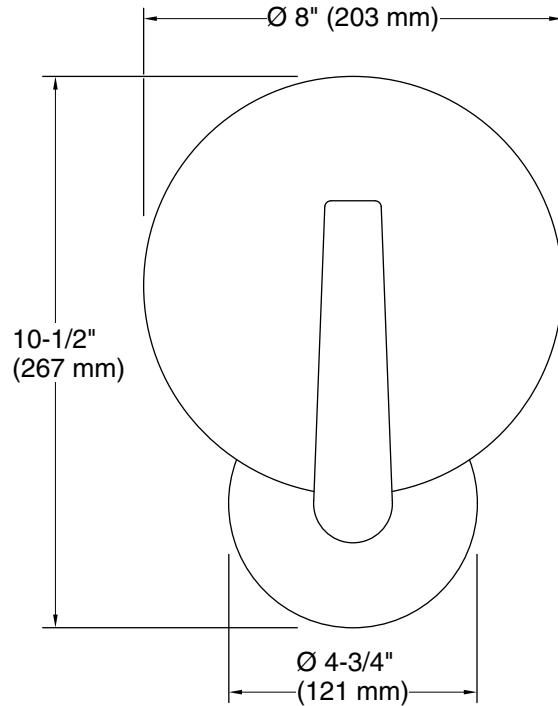

Color	Code	Description
	BNL	Brushed Nickel
	CPL	Polished Chrome
	BLL	Matte Black
	2GL	Brushed Moderne Brass

Required Electrical Service

One circuit required.

120 V, 0.5 A, 60 Hz

Technical Information

All product dimensions are nominal.

Material: Glass, Aluminum, Steel, Brass

Number of Lights: 1

Lighting Type: Socket-based

Socket Type: E-26 Medium

Number of Shades: 1

Shade Type: Etched Glass

Hanging Type: Non-hanging

Notes