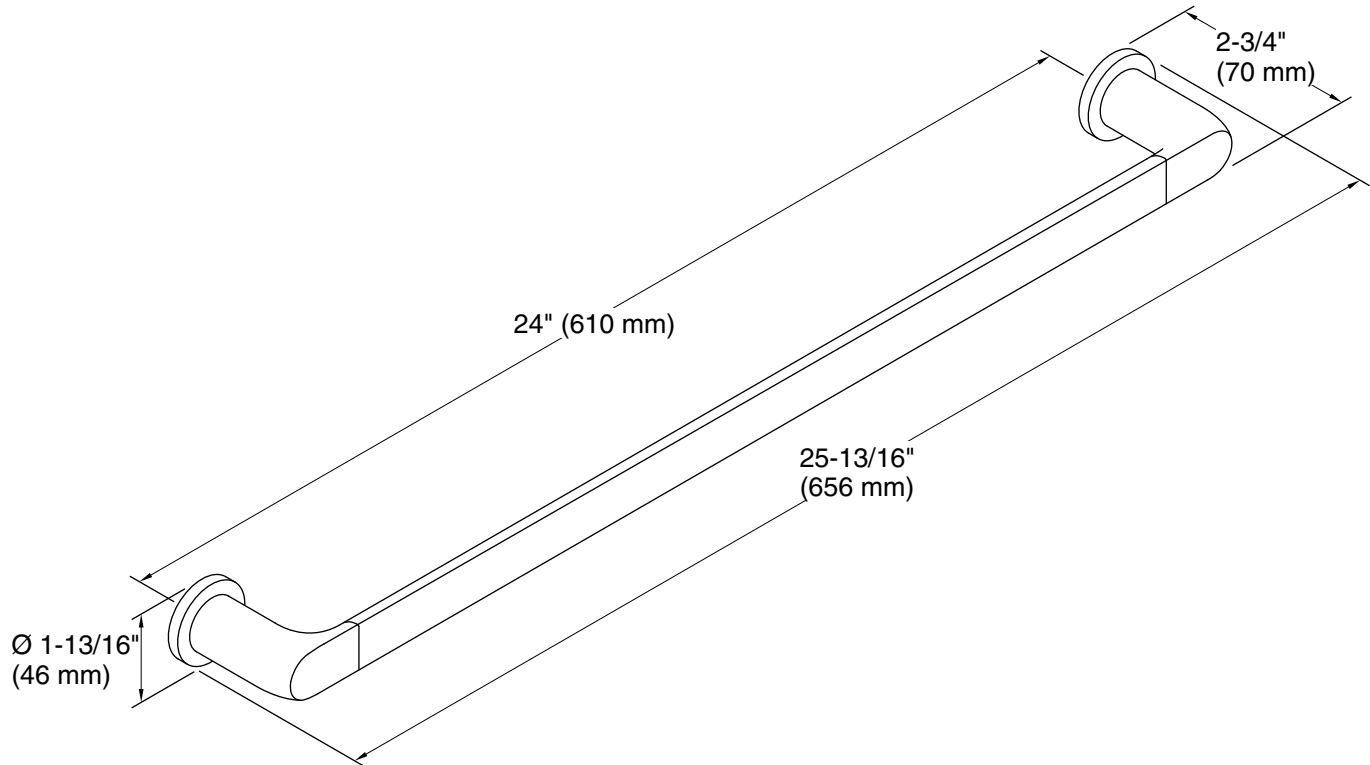

Technical Information

All product dimensions are nominal.

Installation Type: Wall-mount

Material: Zinc, Brass

Notes

Install this product according to the installation instructions.

CAUTION: Risk of personal injury. Do not install these products in any area where they are likely to be used inadvertently as a grab bar or support bar. These products are not designed or intended for use as a grab bar or support bar.