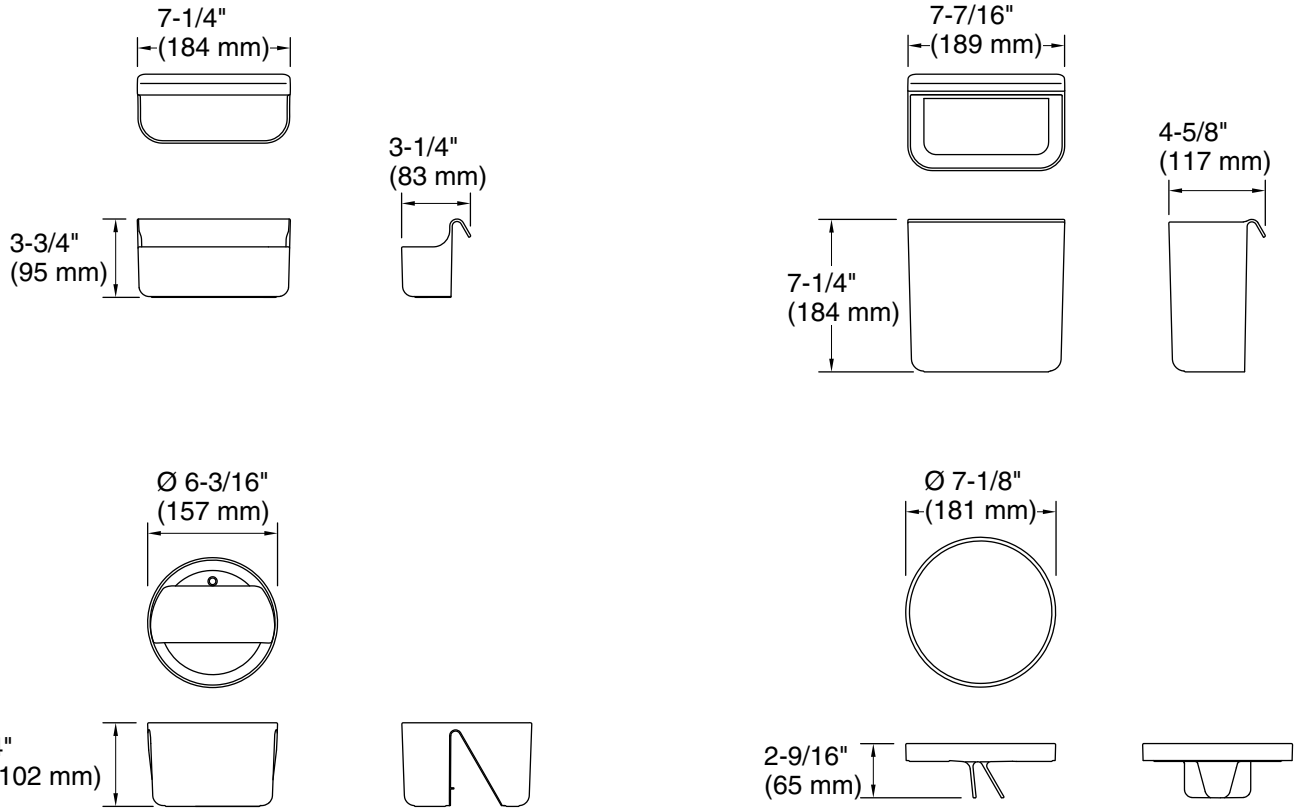

Features

- Customize your bathroom sink storage with space-saving hanging accessories
- Set includes small and large rectangular containers, round container, and round storage tray
- Sleek and contemporary design
- For use with Spacity™ bathroom sinks and vanity tops with integrated sinks

Material

- Plastic construction

Installation

- Hangs easily on sink edge – no tools required

Codes/Standards

None Applicable

KOHLER® One-Year Limited Warranty

See website for detailed warranty information.

Technical Information

All product dimensions are nominal.

Material: Plastic

Notes

Install this product according to the installation instructions.