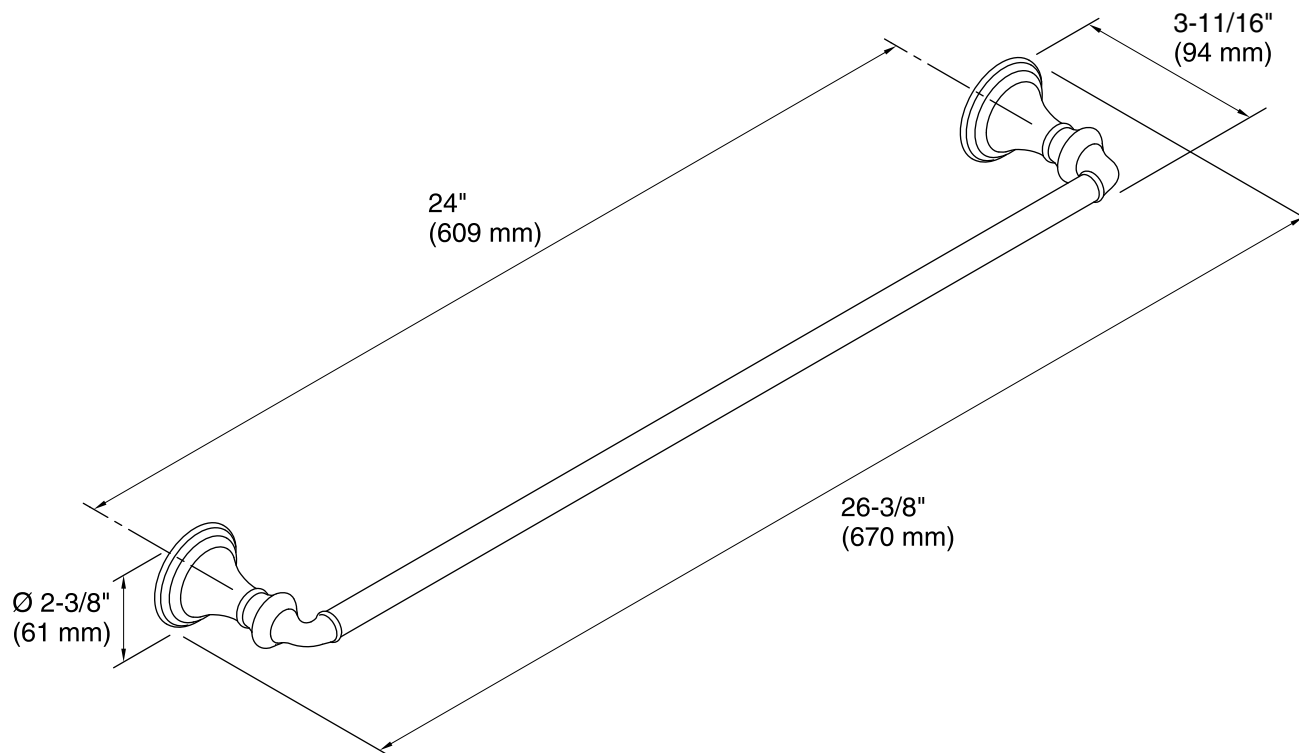

Technical Information

All product dimensions are nominal.

Notes

Install this product according to the installation guide.

CAUTION: Risk of personal injury. Do not install these products in any area where they are likely to be used inadvertently as a grab bar or support bar. These products are not designed or intended for use as a grab bar or support bar.