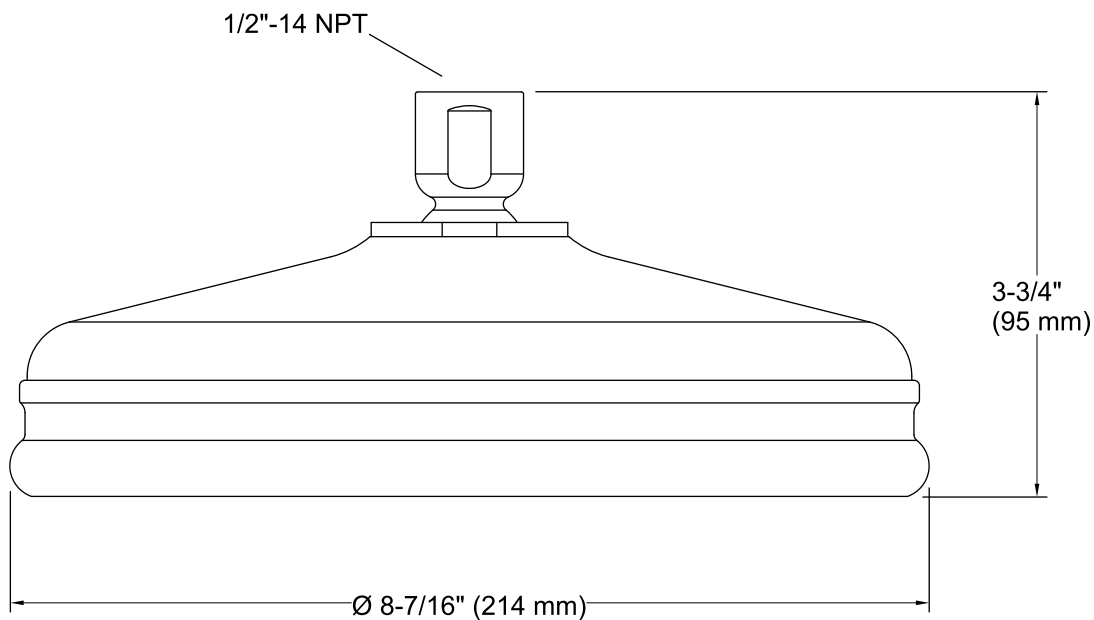

Technical Information

All product dimensions are nominal.

Showerhead/Body Spray:

Rated maximum flow: 2.5 gal/min (9.5 l/min)

Notes

Install this product according to the installation guide.