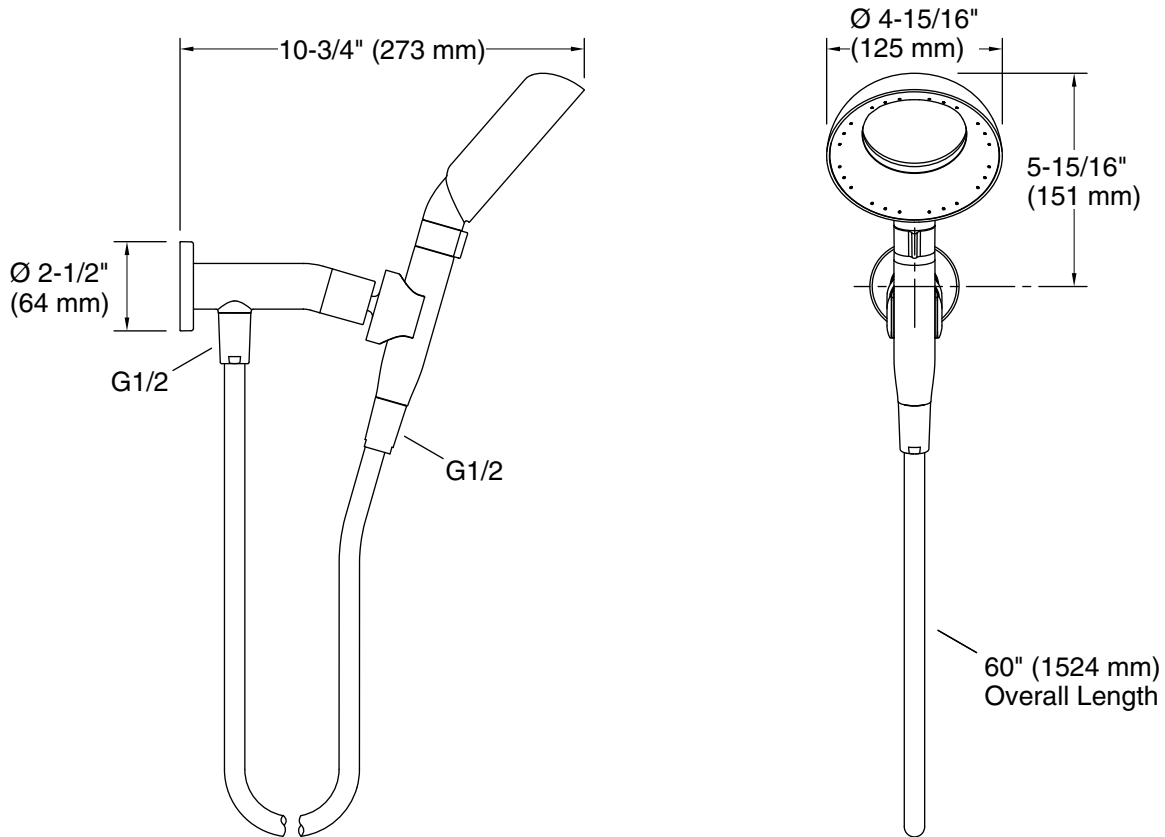

### Features

- Wide coverage spray produces an encompassing spray for everyday use
- 1.5 gpm (5.7 lpm) maximum flow rate handshower allows you to save water without sacrificing performance or coverage
- Variable-flow lever lets you adjust from 1.5 gpm (5.7 lpm) down to 0.5 gpm (1.9 lpm) water pause for greater conservation during your shower routine
- Sprayface resists hard water buildup and is easy to clean
- Magnetic docking connection allows for handshower height adjustment of 2" (51 mm) and spray angle tilt of 24-58°

### Installation

- Wall-mount
- For use in shower-only installations

### Included Components

- K-20998 Single-function handshower, 1.5 gpm
- K-21049 60" shower hose
- K-21051 Wall-mount handshower holder and supply elbow

### Technical Information

All product dimensions are nominal.