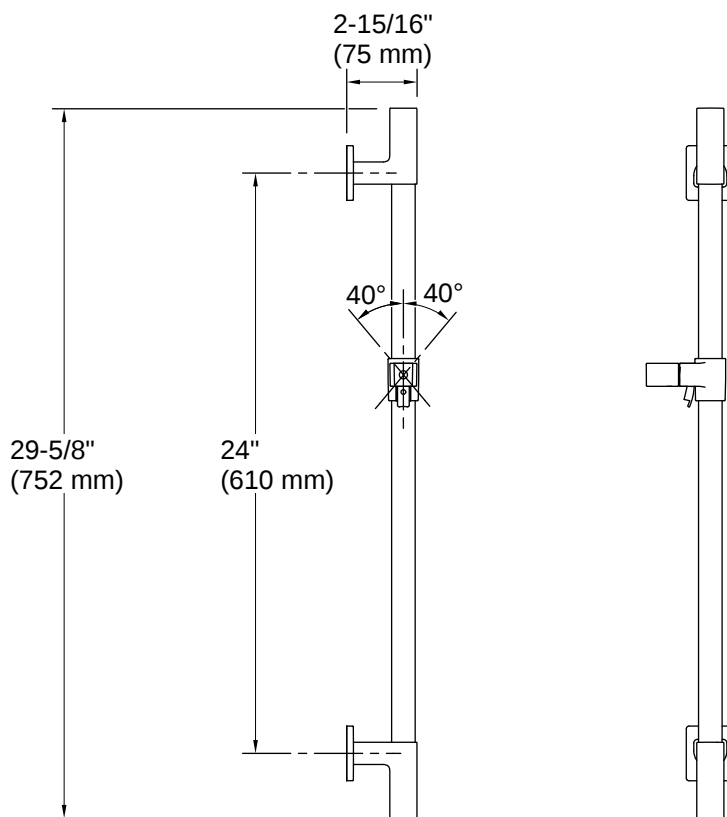

Installation

- Wall-mount

Installation Notes

Install this product according to the installation instructions.

ADA compliant when installed to the specific requirements of these regulations.