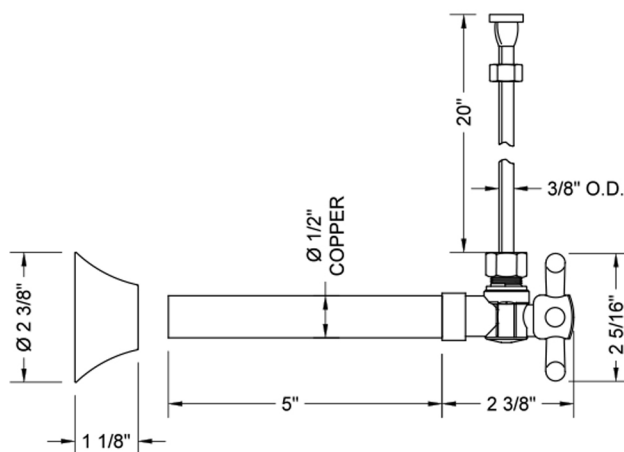

# Quarter Turn Angle Pattern 1/2" Copper (Sweat Fit) x 3/8" O.D. Toilet Supply Kit with Standard Cross Handle, 20" Supply Tube, Escutcheon

**Model #: 629-72-**

## SPECIFICATION DRAWING:

COMPONENTS	
DESCRIPTION	QTY:
ANGLE VALVE - STANDARD CROSS HANDLE	1
20" X 3/8" O.D. SUPPLY TUBE	1
ESCUTCHEON	1
PLASTIC FILL VALVE COUPLING NUT	1