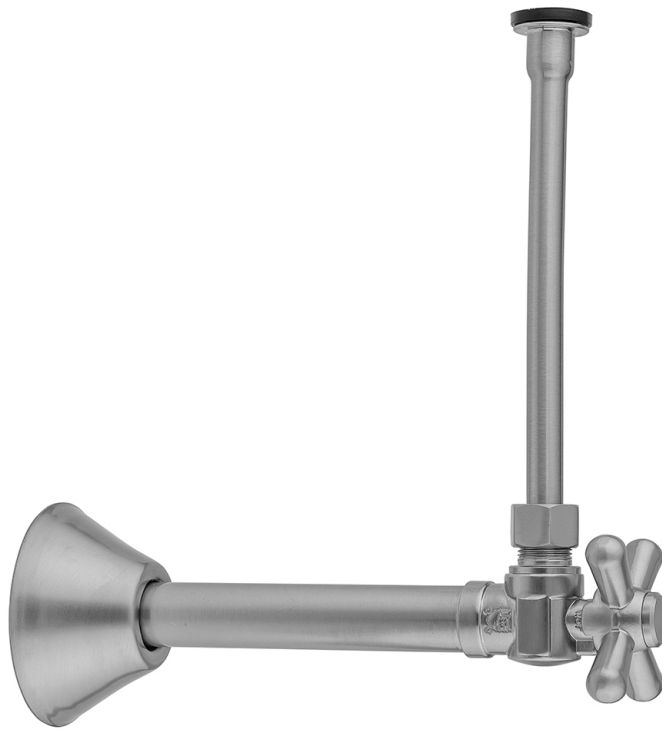

# Quarter Turn Angle Pattern 1/2" Copper (Sweat Fit) x 3/8" O.D. Toilet Supply Kit with Standard Cross Handle, 20" Supply Tube, Escutcheon

**Model #: 629-72-**

## FEATURES:

- All kit components are available separately
- Not available in ULB

## AVAILABLE FINISHES:

Polished Chrome (PCH)	Satin Chrome (SC)	Bronze Umber (BU)
Satin Nickel (SN)	Pewter (PEW)	Caramel Bronze (CB)
Polished Nickel (PN)	Antique Brass (AB)	Antique Copper (ACU)
Oil-Rubbed Bronze (ORB)	Polished Brass (PB)	Polished Copper (PCU)
Vintage Bronze (VB)	Satin Brass (SB)	Matte Black (MBK)
Satin Gold (SG)	Polished Gold (PG)	Black Nickel (BKN)
White (WH)	Satin Cooper (SCU)	Almond (ALD)
Amber (AMB)	Azure Blue (AZB)	Coral (COR)
Mint Green (GRN)	Stone Grey (GRY)	Lilac (LAC)
Light Blue (LBL)	Limon (LIM)	Plum (PLM)
Pink (PNK)	Red (RED)	Graphite (GPH)
Aged Unlacquered Brass (AUB)		

## SPECIFICATION DRAWING:

COMPONENTS	
DESCRIPTION	QTY:
ANGLE VALVE - STANDARD CROSS HANDLE	1
20" X 3/8" O.D. SUPPLY TUBE	1
ESCUTCHEON	1
PLASTIC FILL VALVE COUPLING NUT	1