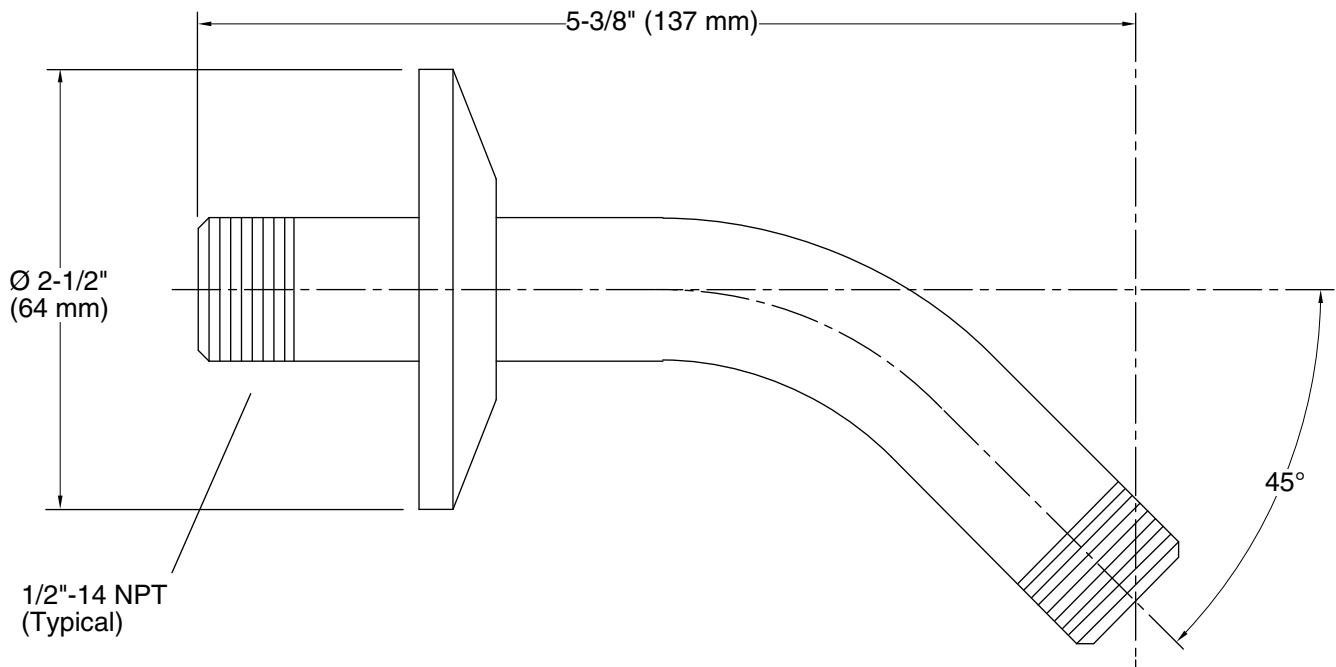

Features

- Arm features 5#" reach
- 1/2" NPT connection

Material

- Durable metal construction
- KOHLER® finishes resist corrosion and tarnishing

Installation

- Wall-mount

Recommended Products/Accessories

K-23723 Faucet cleaner

Technical Information

All product dimensions are nominal.