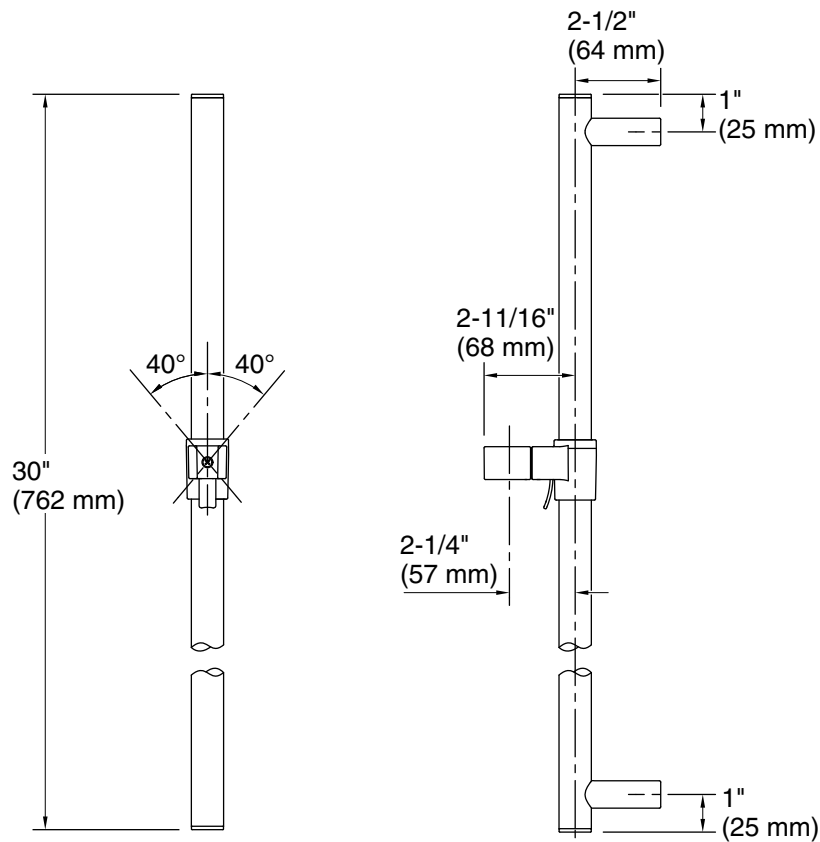

Features

- 30" (762 mm) adjustable slidebar supports handshower at desired height for a customized showering experience

Material

- Durable metal construction
- KOHLER® finishes resist corrosion and tarnishing

Recommended Products/Accessories

- 1109083 Escutcheon
- 1032501 Escutcheon, round
- 1032502 Escutcheon, round
- 1032503 Escutcheon, square
- K-23723 Faucet cleaner

ADA

Codes/Standards

ASME A112.18.1/CSA B125.1
ADA
ICC/ANSI A117.1

Technical Information

All product dimensions are nominal.

Handshower:

Rated maximum flow: 0 gal/min (0 l/min)

Notes

Install this product according to the installation guide.

ADA compliant when installed to the specific requirements of these regulations.