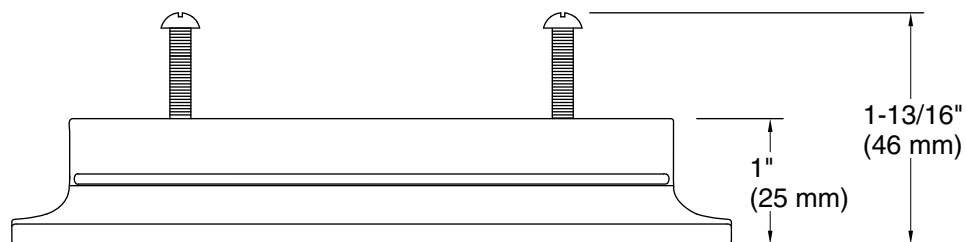

Technical Information

All product dimensions are nominal.

Material: Zinc