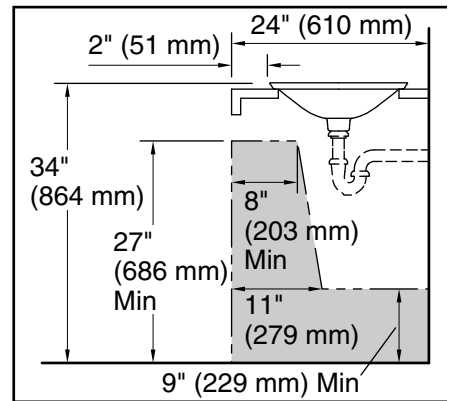

Dutchmaster Blush Floral™ Carillon® Round Vessel bathroom sink K-30333-DM1

Recommended ADA Installation