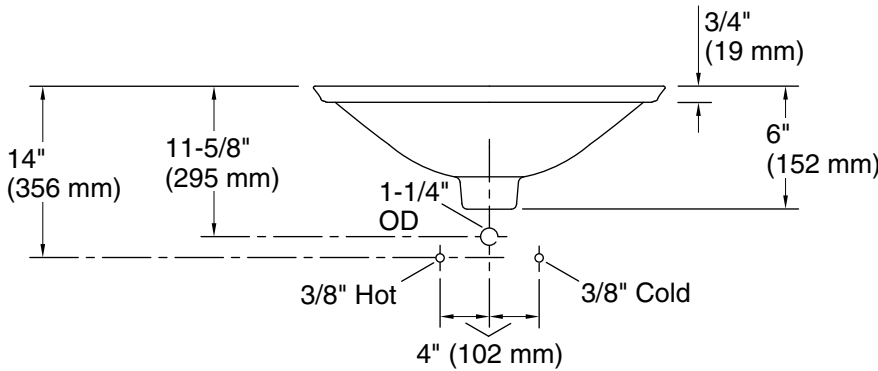

Technical Information

All product dimensions are nominal.

- Bowl configuration: Single
- Installation: Drop-in
- Bowl area (Only): Diameter: 17-11/16" (449 mm)
  Bowl depth: 4" (102 mm)
  Water depth: 4" (102 mm)
- Template: 1242827, required, included

Notes

Install this product according to the installation instructions.

NOTICE: Countertop manufacturer or cutter must use the current product template available at www.kohler.com, or by calling 1-800-4KOHLER. Kohler Co. is not responsible for cutout errors when the incorrect cutout template is used.

ADA, CSA B651 compliant when installed to the specific requirements of these regulations.