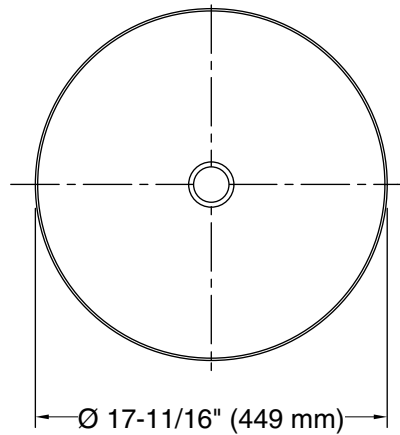

Dutchmaster Blush Floral™ Carillon® Round Vessel bathroom sink K-30333-DM1

Recommended ADA Installation