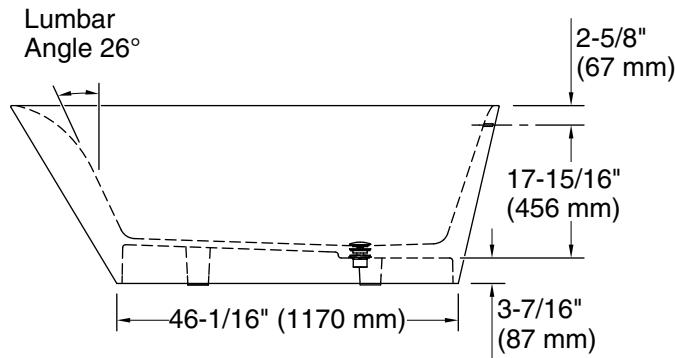

Brazn™
66" x 35" freestanding bath
K-21388

Features

- Freestanding design creates a striking focal point in your bathing area
- 18" (457 mm) depth offers a deep soaking experience
- Integral lumbar support
- Slotted overflow allows for deep soaking
- Center toe-tap drain color-matched to the bath

Technical Information

All product dimensions are nominal.

Installation:	Freestanding
Drain location:	Center
Weight:	312.4 lbs (141.7 kg)
Water depth:	18" (457 mm)
Water capacity:	82.22 gal (311.2 L)

Notes