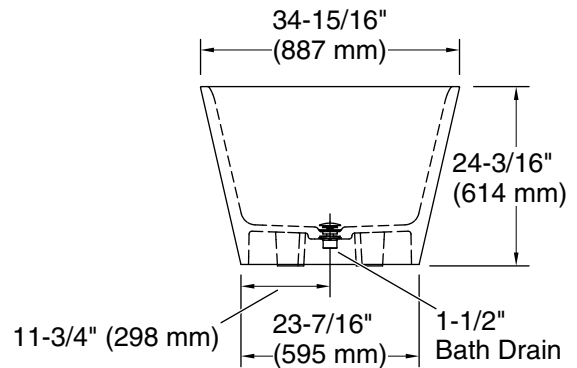

Brazn™
66" x 35" freestanding bath
K-21388

Features

- Freestanding design creates a striking focal point in your bathing area
- 18" (457 mm) depth offers a deep soaking experience
- Integral lumbar support
- Slotted overflow allows for deep soaking
- Center toe-tap drain color-matched to the bath

Technical Information

All product dimensions are nominal.

Installation:	Freestanding
Drain location:	Center
Weight:	312.4 lbs (141.7 kg)
Water depth:	18" (457 mm)
Water capacity:	82.22 gal (311.2 L)

Notes

Measure your actual product for rough-in details.

Install this product according to the installation instructions.

The hot water supply should be 70% of the capacity of the bath or greater. Installations will vary.