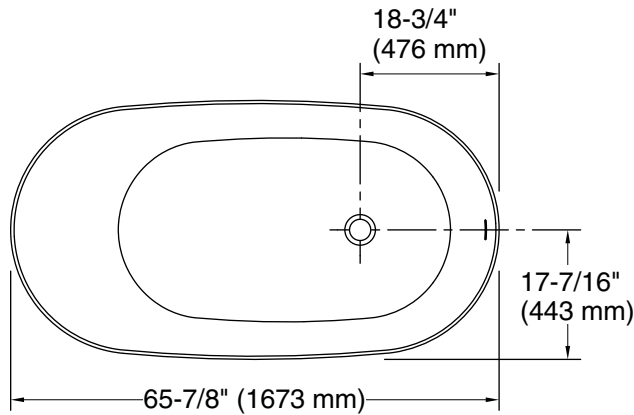

Brazn™
66" x 35" freestanding bath
K-21388

Features

- Freestanding design creates a striking focal point in your bathing area
- 18" (457 mm) depth offers a deep soaking experience
- Integral lumbar support
- Slotted overflow allows for deep soaking
- Center toe-tap drain color-matched to the bath

Technical Information

All product dimensions are nominal.

Installation:	Freestanding
Drain location:	Center
Weight:	312.4 lbs (141.7 kg)
Water depth:	18" (457 mm)
Water capacity:	82.22 gal (311.2 L)

Notes

Measure your actual product for rough-in details.

Install this product according to the installation instructions.

The hot water supply should be 70% of the capacity of the bath or greater. Installations will vary.