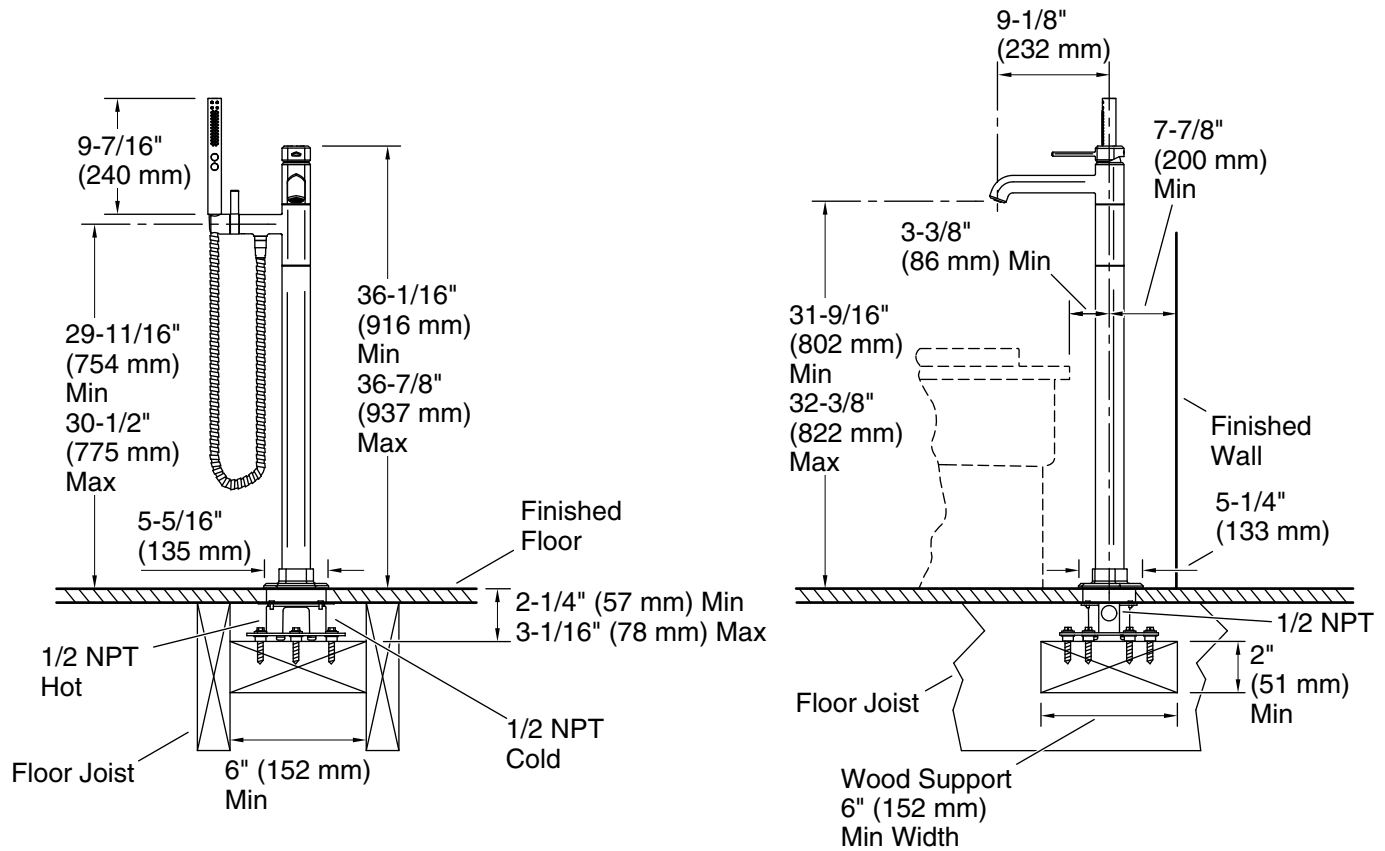

Features

- A single handle controls both on/off activation and temperature setting
- 9-1/8" (232 mm) high-arc spout
- 8.0 gpm (30.3 lpm) maximum bath faucet flow rate at 45 psi (3.1 bar)
- Includes Shift+® Round 1.75 gpm handshower and 60" hose
- 1.75 gpm (6.6 lpm) maximum handshower flow rate at 80 psi (5.5 bar)
- KOHLER ceramic disc valves exceed industry longevity standards for a lifetime of durable performance
- Part of the Occasion bathroom faucet and accessory collection

Technical Information

All product dimensions are nominal.

Shower Valve:

Pressure:	45 psi (3.1 bar)
Maximum (Static) Pressure:	125 psi (8.6 bar)
Minimum (Operating) Pressure:	20 psi (1.4 bar)
Drain included:	No