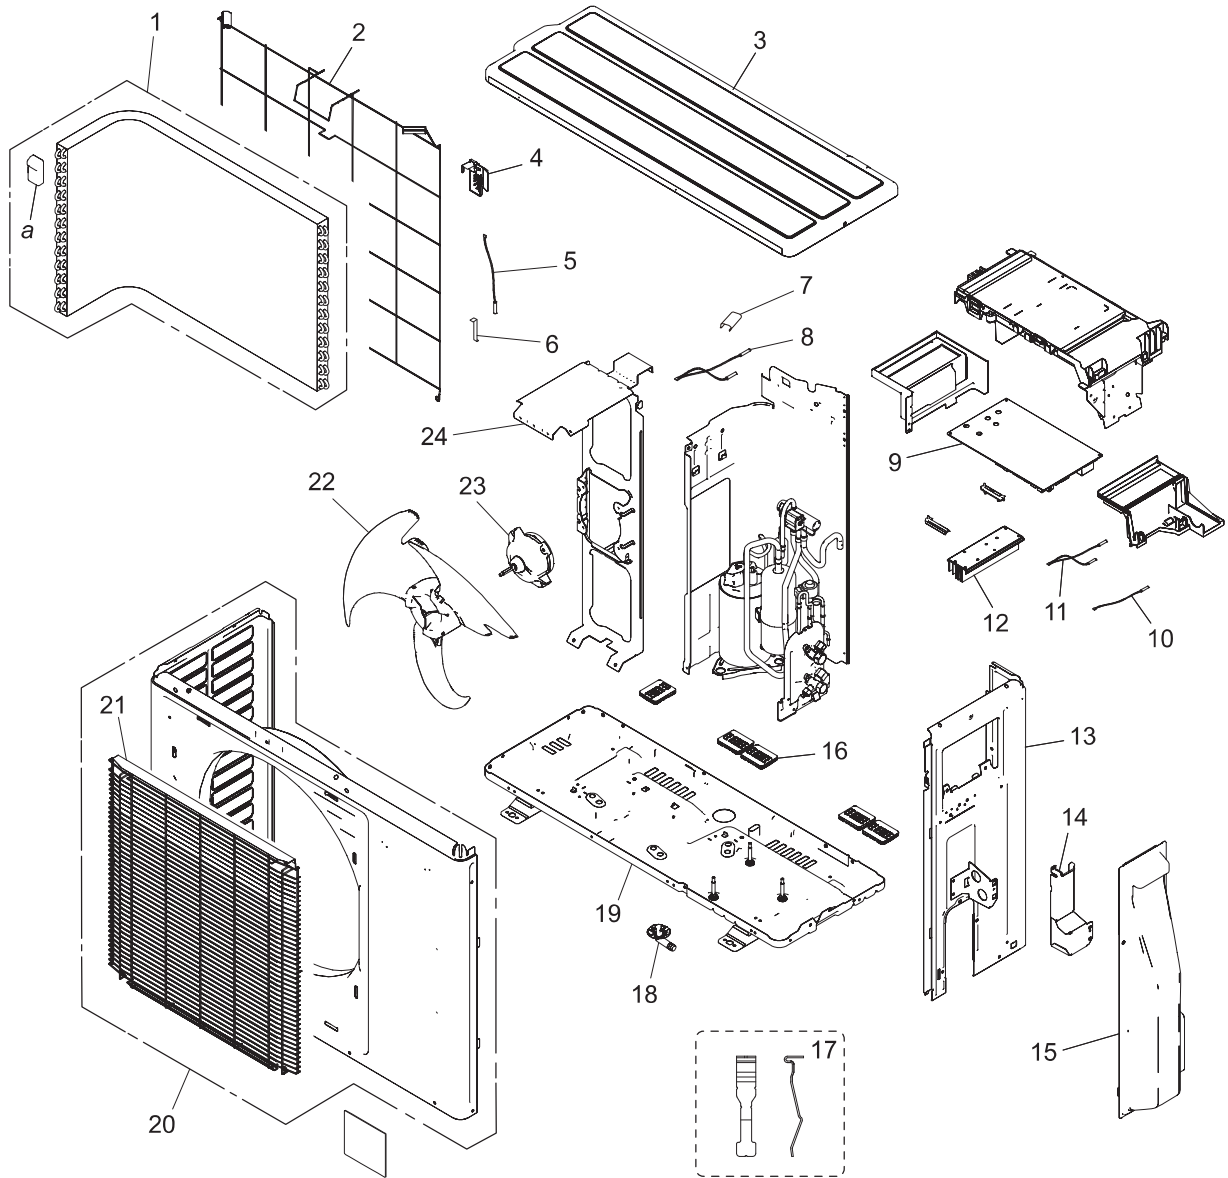

4-2. Models: AOUH12LUAS1 and AOUH18LUAS1

■ Exterior parts and chassis

TECHNICAL DATA
AND PARTS LIST

TECHNICAL DATA
AND PARTS LIST

Item no.	Part no.	Part name	Service part
1	9323834194	Heat exchanger unit (12 model)	◆
1	9323834330	Heat exchanger unit (18 model)	◆
2	9377854001	Protective net assy	◆
3	9322556028	Top panel assy	◆
4	9322327000	Thermistor holder	◆
5	9900984014	Thermistor (Heat exchanger)	◆
6	313728262708	Thermistor spring A	◆
7	9300089012	Thermistor spring	◆
8	9900935054	Thermistor assy (Discharge temp.)	◆
9	9709688410	Main PCB (12 model)	◆
9	9709688434	Main PCB (18 model)	◆
10	9900985011	Thermistor assy (Compressor temp.)	◆
11	9900565060	Thermistor assy (Outdoor temp.)	◆
12	9322420046	Heat sink	◆
13	9322552242	Cabinet right assy	◆
14	9384276001	Conduit cover	◆
15	9322570062	Switch cover assy	◆
16	9810028006	Thermistor stopper	◆
17	9383720000	Drain cap assy	◆
18	9322144003	Drain pipe	◆
19	9323550025	Base assy	◆
20	9322555182	Front panel assy	◆
21	9384273000	Fan Guard	◆
22	9322150004	Propeller fan	◆
23	9604091001	DC fan motor	◆
24	9322553027	Motor bracket assy	◆
—	9709488027	Wire with terminal (Terminal—Earth)	◆
<i>a</i>	—	Hair pin cushion	—

Compressor

TECHNICAL DATA
AND PARTS LIST

TECHNICAL DATA
AND PARTS LIST

Item no.	Part no.	Part name	Service part
50	9323825208	Compressor unit (12 model)	◆
50	9323825215	Compressor unit (18 model)	◆
51	9322446015	4-way valve assy	◆
52	9970194023	Solenoid	◆
53	9970222016	Expansion valve coil	◆
54	9322463029	Pulse motor valve assy	◆
55	9322474001	2-way valve assy	◆
56	9322850010	3-way valve assy (12 model)	◆
56	9387831016	3-way valve assy (18 model)	◆
57	9322824004	S-insulator K	◆
58	9323045002	S-insulator V	◆
59	9322501004	S-insulator H	◆
60	9322847003	S-insulator F	◆
61	9324014014	S-insulator B	◆
<i>a</i>	—	Valve bracket	—
<i>b</i>	—	Muffler	—