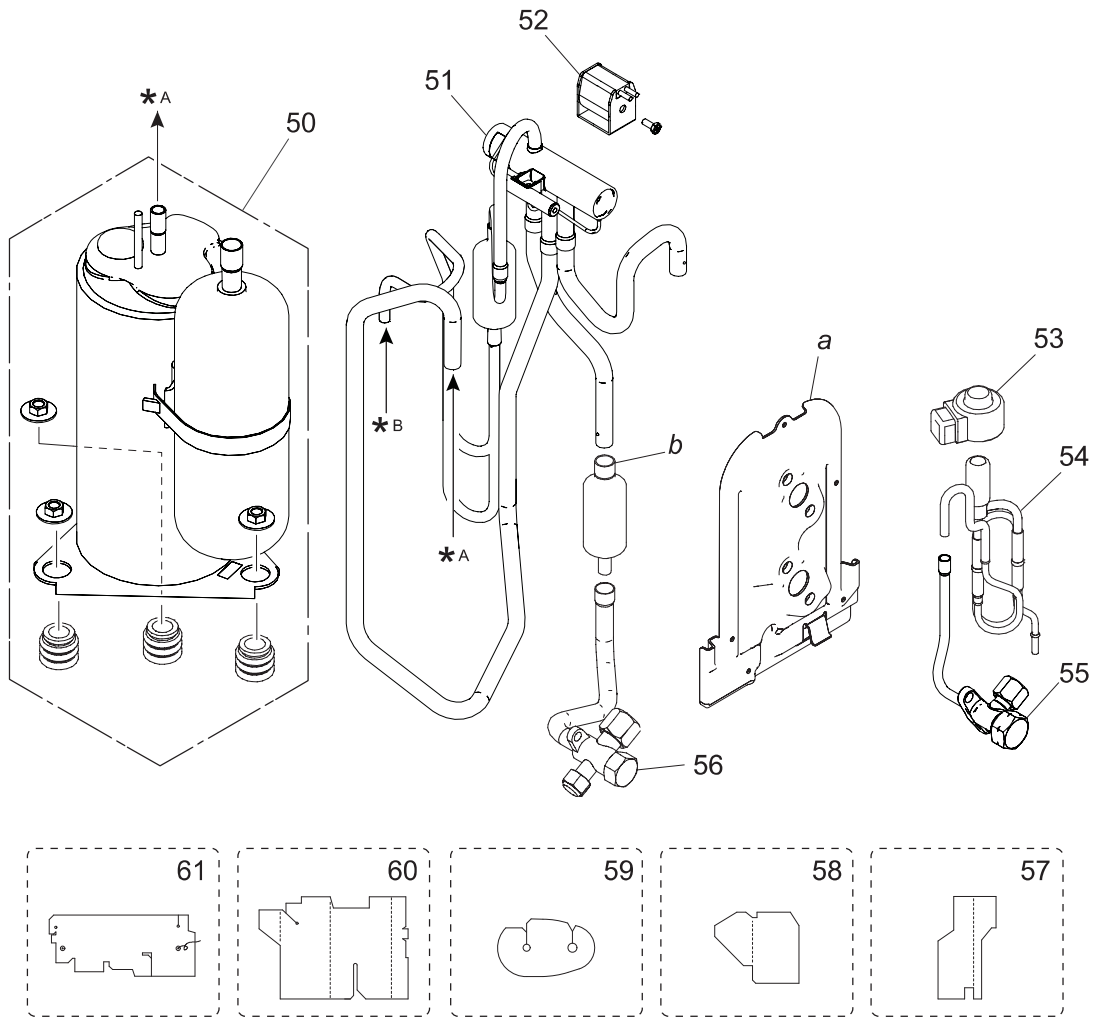

4-2. Models: AOUH12LUAS1 and AOUH18LUAS1

■ Exterior parts and chassis

TECHNICAL DATA
AND PARTS LIST

TECHNICAL DATA
AND PARTS LIST

Item no.	Part no.	Part name	Service part
1	9323834194	Heat exchanger unit (12 model)	◆
1	9323834330	Heat exchanger unit (18 model)	◆
2	9377854001	Protective net assy	◆
3	9322556028	Top panel assy	◆
4	9322327000	Thermistor holder	◆
5	9900984014	Thermistor (Heat exchanger)	◆
6	313728262708	Thermistor spring A	◆
7	9300089012	Thermistor spring	◆
8	9900935054	Thermistor assy (Discharge temp.)	◆
9	9709688410	Main PCB (12 model)	◆
9	9709688434	Main PCB (18 model)	◆
10	9900985011	Thermistor assy (Compressor temp.)	◆
11	9900565060	Thermistor assy (Outdoor temp.)	◆
12	9322420046	Heat sink	◆
13	9322552242	Cabinet right assy	◆
14	9384276001	Conduit cover	◆
15	9322570062	Switch cover assy	◆
16	9810028006	Thermistor stopper	◆
17	9383720000	Drain cap assy	◆
18	9322144003	Drain pipe	◆
19	9323550025	Base assy	◆
20	9322555182	Front panel assy	◆
21	9384273000	Fan Guard	◆
22	9322150004	Propeller fan	◆
23	9604091001	DC fan motor	◆
24	9322553027	Motor bracket assy	◆
—	9709488027	Wire with terminal (Terminal—Earth)	◆
<i>a</i>	—	Hair pin cushion	—

Compressor

TECHNICAL DATA
AND PARTS LIST

TECHNICAL DATA
AND PARTS LIST

Item no.	Part no.	Part name	Service part
50	9323825208	Compressor unit (12 model)	◆
50	9323825215	Compressor unit (18 model)	◆
51	9322446015	4-way valve assy	◆
52	9970194023	Solenoid	◆
53	9970222016	Expansion valve coil	◆
54	9322463029	Pulse motor valve assy	◆
55	9322474001	2-way valve assy	◆
56	9322850010	3-way valve assy (12 model)	◆
56	9387831016	3-way valve assy (18 model)	◆
57	9322824004	S-insulator K	◆
58	9323045002	S-insulator V	◆
59	9322501004	S-insulator H	◆
60	9322847003	S-insulator F	◆
61	9324014014	S-insulator B	◆
<i>a</i>	—	Valve bracket	—
<i>b</i>	—	Muffler	—