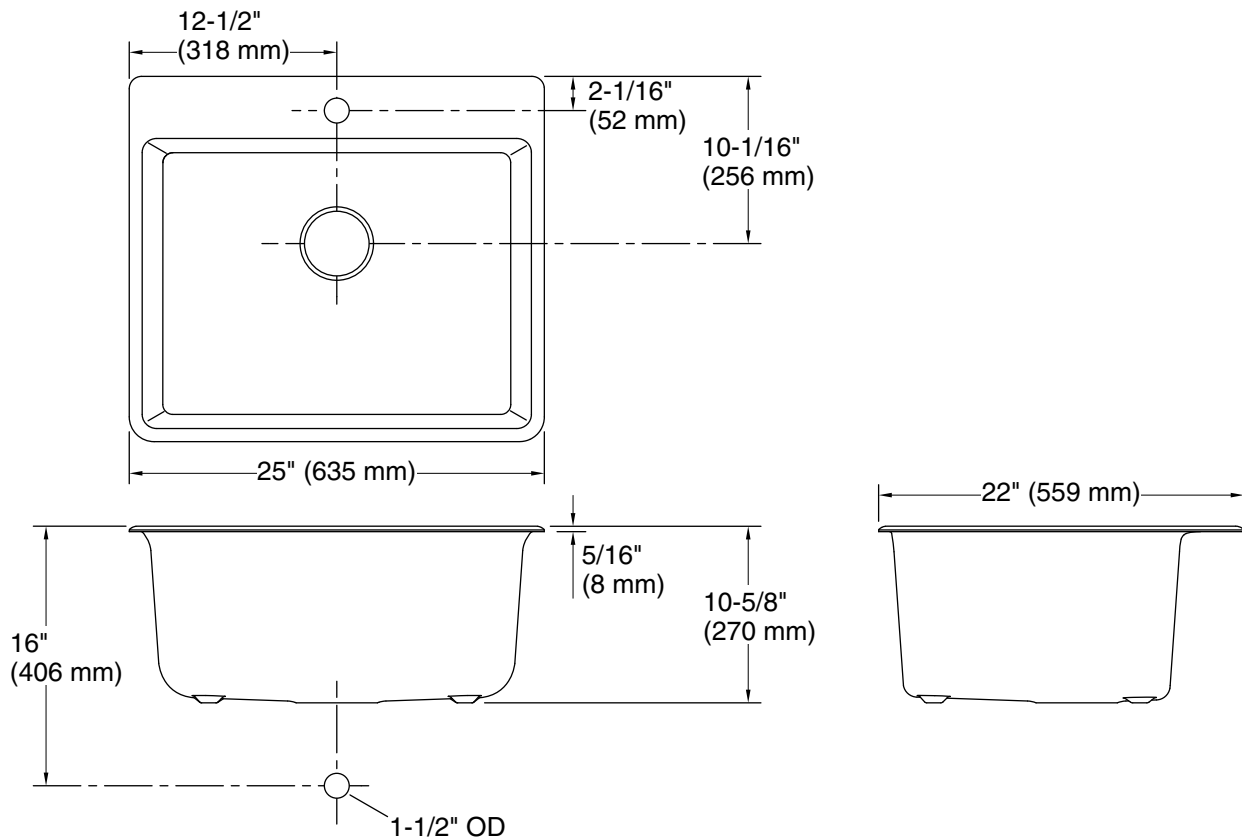

### Features

- 27" (686 mm) minimum base cabinet width for undermount or top-mount installation
- Single bowl
- 10" (254 mm) depth provides generous workspace
- Includes one faucet hole and option for three additional holes for knockout with ball-peen hammer and punch
- Includes sink rack
- Matte finish offers rich, dimensional color

### Included Components

- K-80049 stainless steel sink rack, 20-5/16" x 15-3/16"

## Technical Information

All product dimensions are nominal.

Basin configuration: Single Bowl  
Min. base cabinet width: 27" (686 mm)

Bowl area (Basin #1): Length: 16-15/16" (430 mm)  
Width: 22-1/8" (561 mm)  
Bowl depth: 10" (254 mm)  
Water depth: 10" (254 mm)