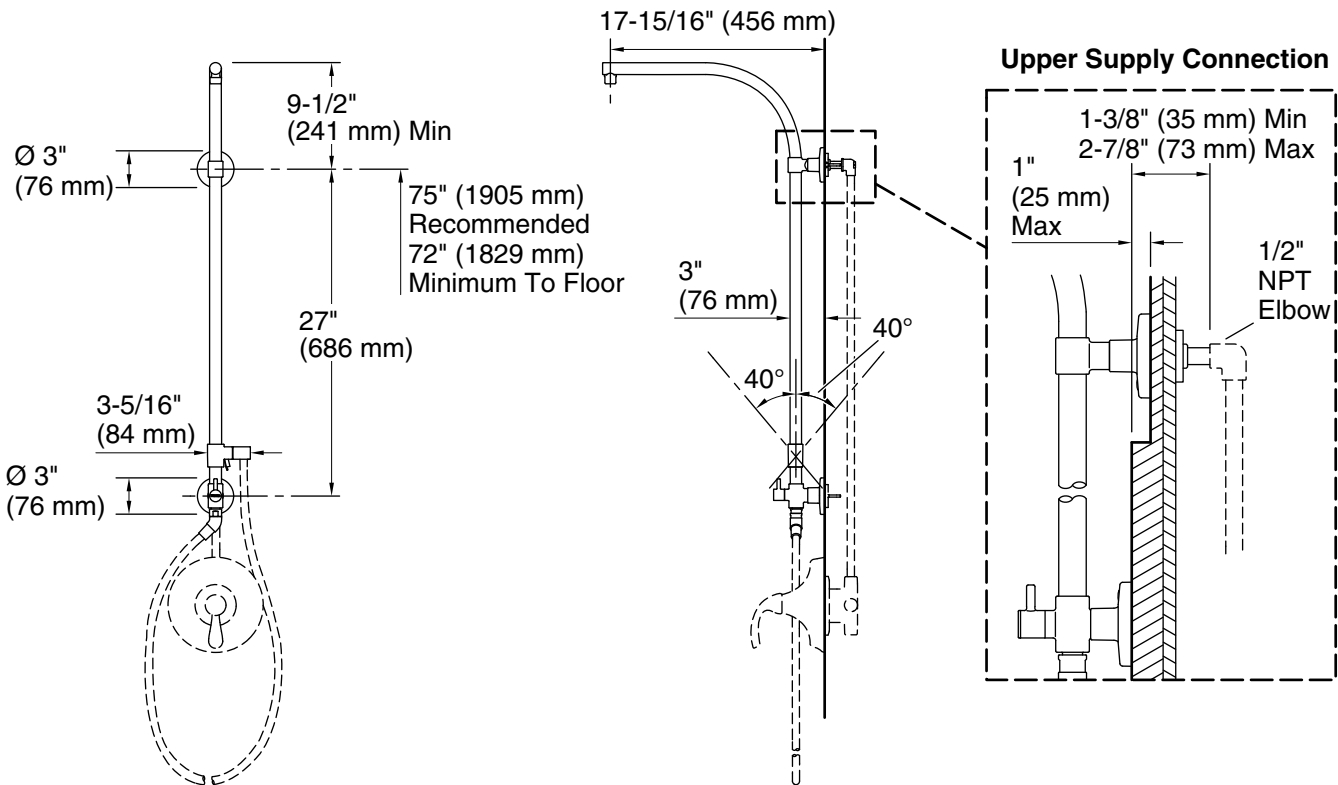

NOTE: Valve trim and hose illustrated for dimensioning only, not included in the product.

Technical Information

All product dimensions are nominal.

Drain included: No

Notes

Install this product according to the installation guide.

Order deep roughing-in kit if the distance from the elbow to the finished wall surface is between $2\text{-}7/8''$ (73 mm) to $4''$ (102 mm).

Order shallow roughing-in kit if the distance from the elbow to the finished wall surface is less than $1\text{-}3/8''$ (35 mm).

Order large escutcheon/mounting collar kit if the supply connection hole diameter is between $1\text{-}1/4''$ (32 mm) to $2\text{-}1/4''$ (57 mm).

A $3''$ (76 mm) escutcheon/mounting collar is supplied to fit a $1''$ (25 mm) to $1\text{-}1/4''$ (32 mm) supply connection hole diameter.

ADA compliant for shower-only installations.

ADA compliant when installed to the specific requirements of these regulations.