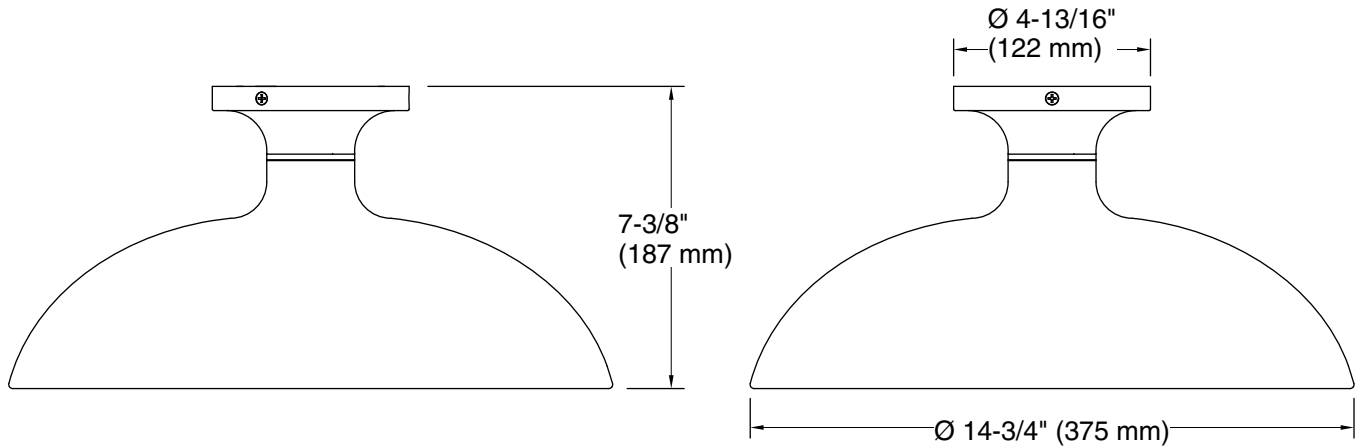

Required Electrical Service

One circuit required.

120 V, 60 Hz

Technical Information

All product dimensions are nominal.

Material: Steel, Aluminum, Glass

Number of Lights: 1

Lighting Type: Socket-based

Socket Type: E-26 Medium

Number of Shades: 1

Shade Type: Glass - clear