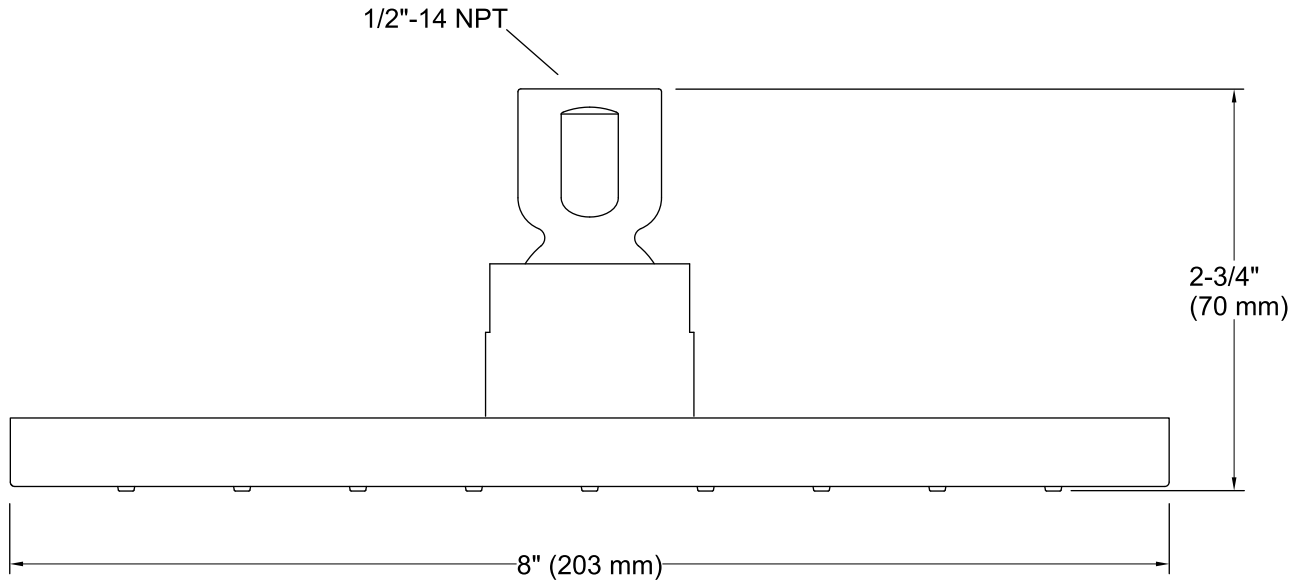

### Installation

- 1/2" - 14 NPT connection.

**Technical Information**

All product dimensions are nominal.

**Showerhead/Body Spray:**

Rated maximum flow: 2.5 gal/min (9.5 l/min)

**Notes**

Install this product according to the installation guide.