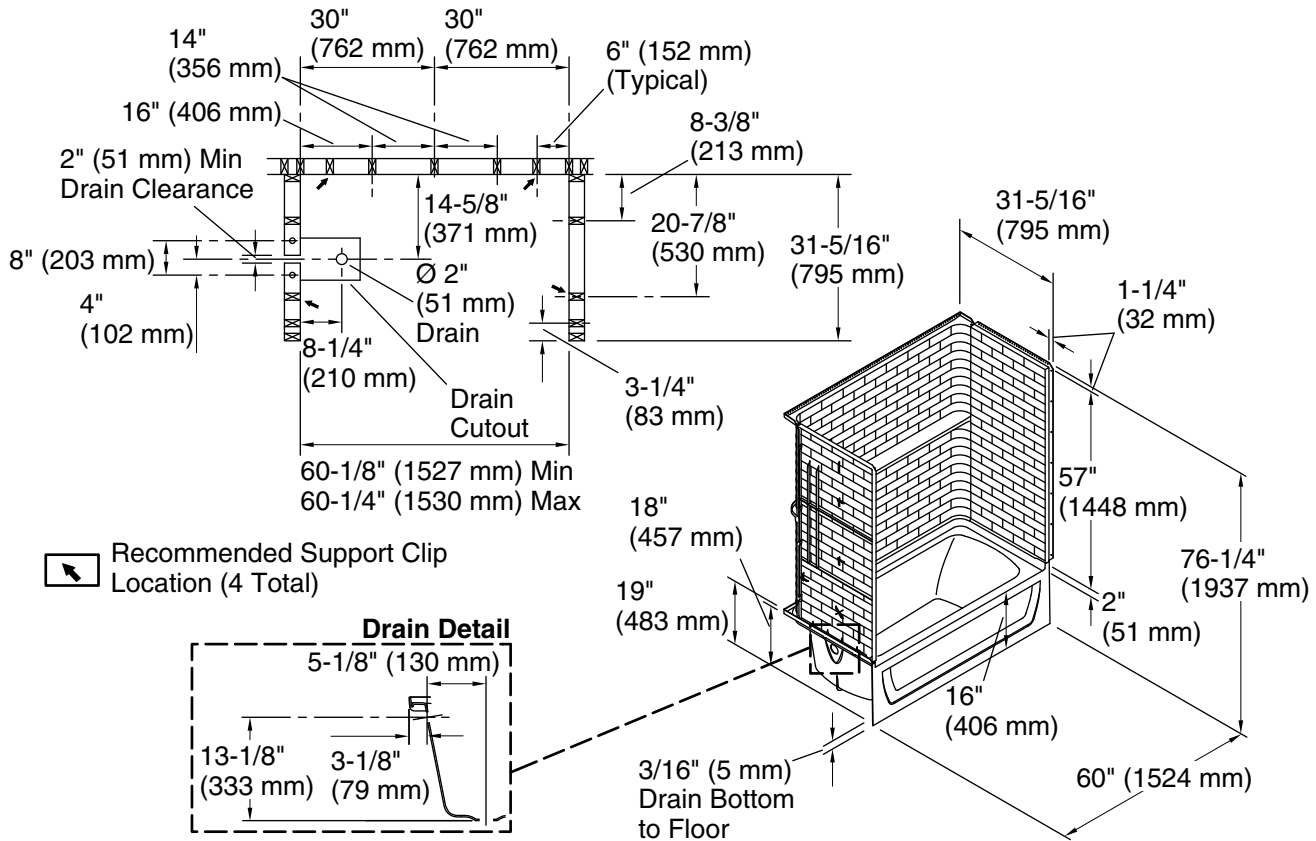

Available Colors/Finishes

Color tiles intended for reference only.

Color Code Description

	0	White
--	---	-------

Technical Information

All product dimensions are nominal.

Drain location: Left

Notes