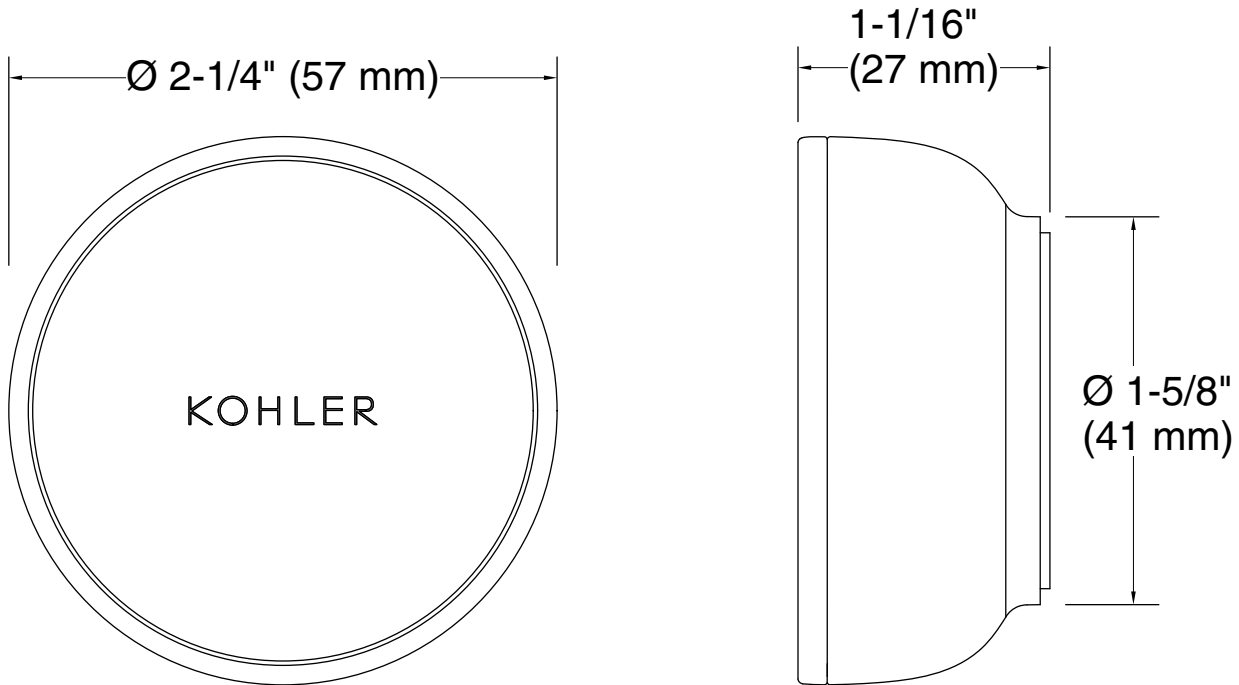

Technical Information

All product dimensions are nominal.

Power source: Battery - DC, included

Spout:

Bluetooth® range: 33 ft (10.1 m)

Bluetooth® version: 5

Notes

ADA compliant when installed to the specific requirements of these regulations.