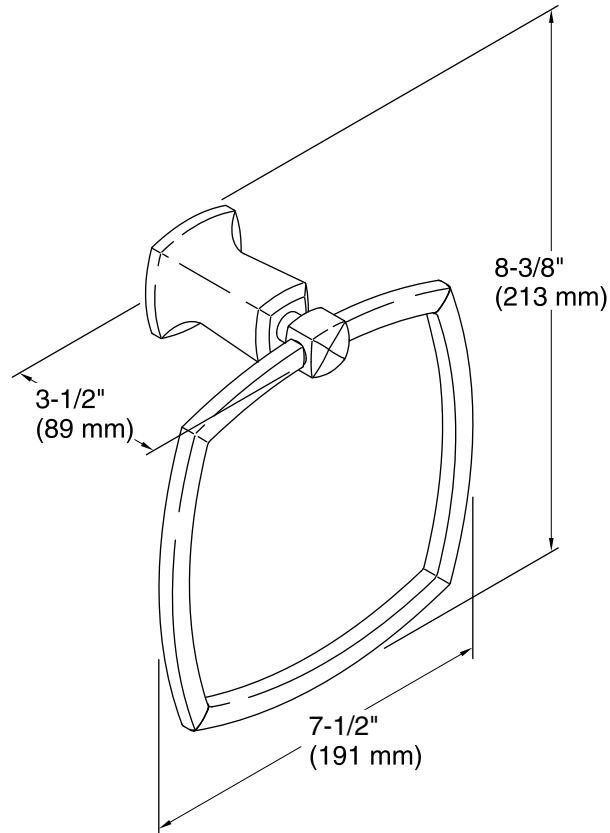

Technical Information

All product dimensions are nominal.

Notes

Install this product according to the installation guide.

CAUTION: Risk of personal injury. Do not install these products in any area where they are likely to be used inadvertently as a grab bar or support bar. These products are not designed or intended for use as a grab bar or support bar.