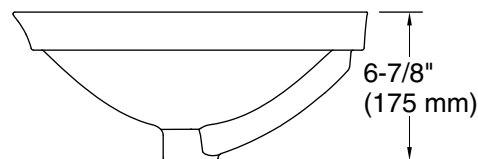

### Technical Information

All product dimensions are nominal.

Bowl configuration: Single

Min. base cabinet width: 20" (508 mm)

Bowl area (Center): Length: 16-7/16" (418 mm)  
Width: 16-7/16" (418 mm)  
Bowl depth: 5-3/16" (132 mm)  
Water depth: 5-3/16" (132 mm)