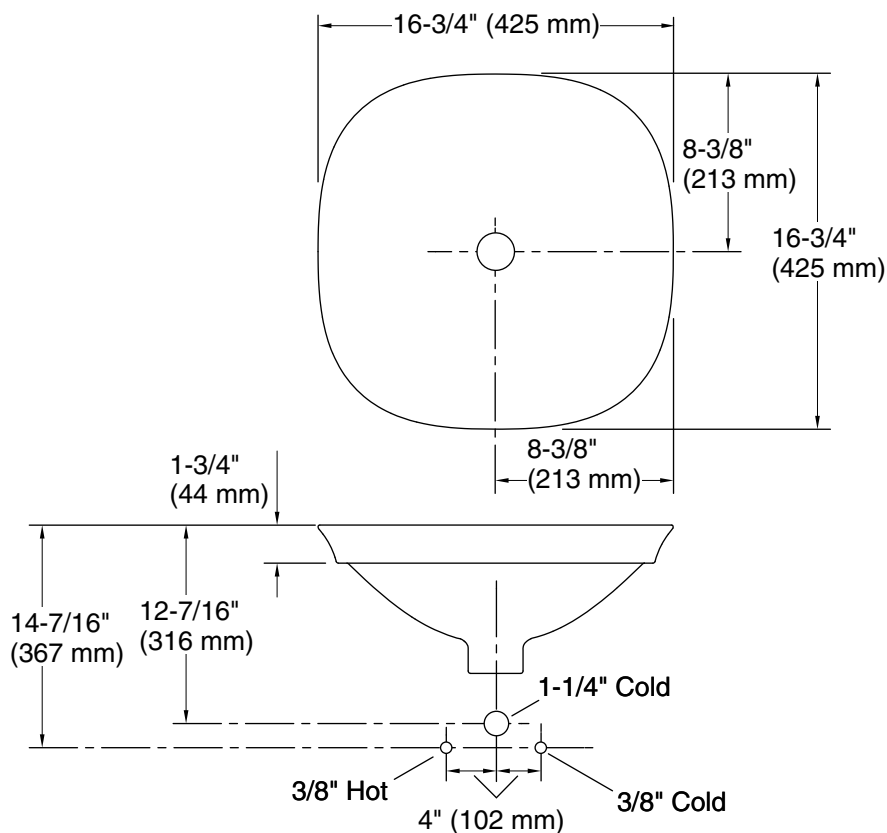

Recommended ADA Installation