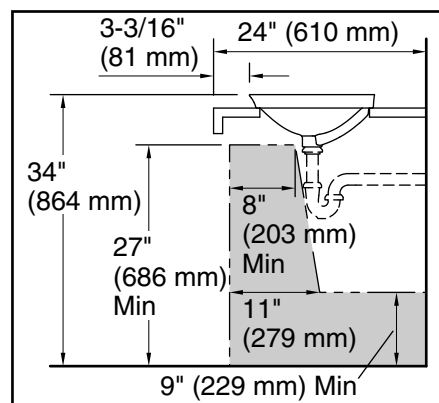

Recommended ADA Installation