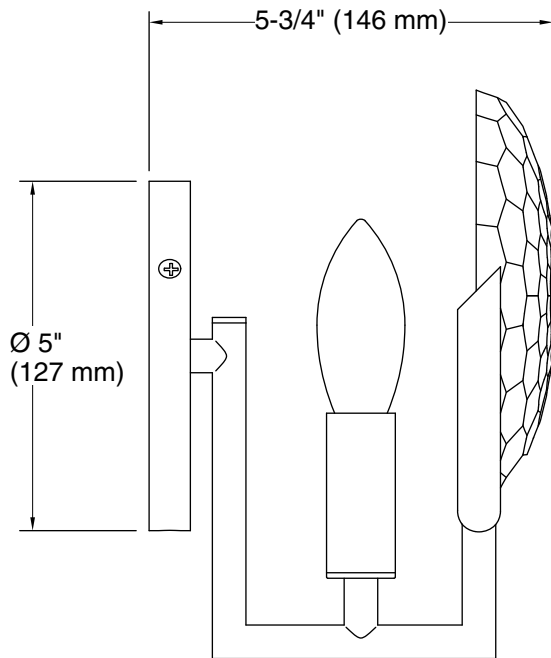

Required Electrical Service

One dedicated circuit required.

Lights: 120 V, 12 A, 60 Hz

Technical Information

All product dimensions are nominal.

Material: Steel, Aluminum, Zinc, Glass

Number of Lights: 1

Lighting Type: Socket-based