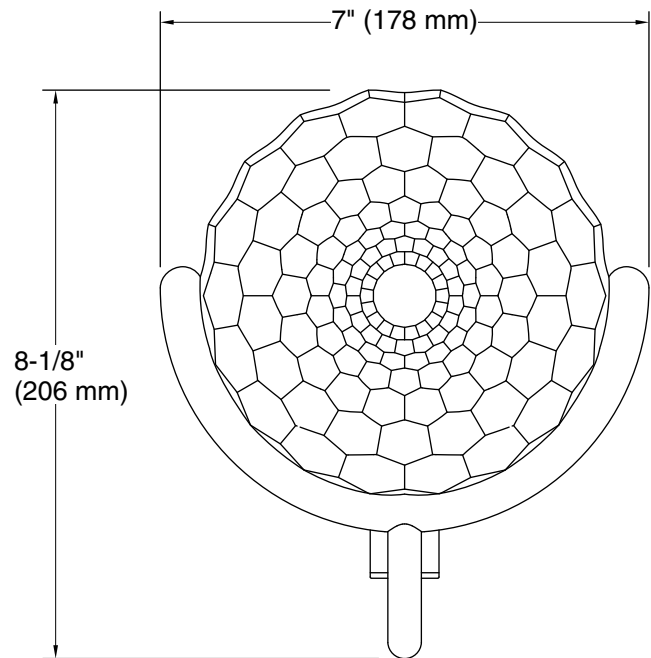

Required Electrical Service

One dedicated circuit required.

Lights: 120 V, 12 A, 60 Hz

Technical Information

All product dimensions are nominal.

Material: Steel, Aluminum, Zinc, Glass

Number of Lights: 1

Lighting Type: Socket-based